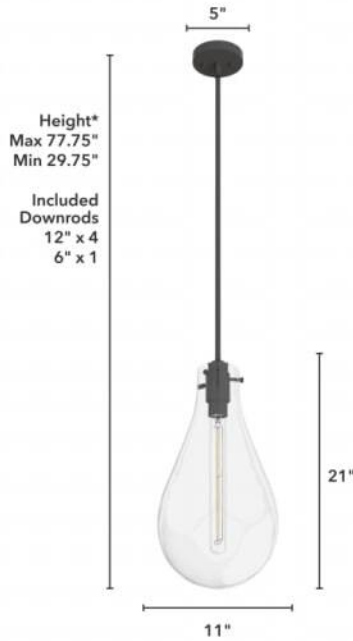

19565 Lundin 1 Light Pendant 11 inch NB

Finish: Noble Bronze with Clear Glass

*Height is ceiling to bottom of fixture

Lamping

Bulbs Included	Number of Bulbs	Base Type	Maximum Wattage	Pictured Bulb(s)
No	1	E26	60	T30 Tubular

Ordering Information and Description

Item Number	UPC	Hunter Brand - Long Name	Web Collection	Family Name	Housing Finish	Secondary Finish	Glass Finish	Fixture Shape
19565	049694195654	Hunter Fan Company	Lundin	Lundin 1 Light Pendant 11 inch	Noble Bronze	None	Clear	Tear Drop

Dimensions and Materials

Fixture Height (in)	Fixture Length (in)	Fixture Width (in)	Sconce/Vanity Backplate Height (A)	Sconce/Vanity Backplate Width (B)	Sconce/Vanity Center of J Box to Bottom (G)	Sconce/Vanity Center of J Box to Top (F)	Sconce/Vanity Projection from Wall (E)	Dim C - Standard - Ceiling to Bottom of Canopy	Dim E - Standard - Canopy Width	Overall Max Height (in)	Overall Min Height (in)	Product Weight (Lbs)	Primary Material	Secondary Material	Shade Included
21	11	11								77.75	29.75	4.5	Metal	Glass	Yes

Shipping and Logistical

Long Bullet Feature 11	Shipping Length (in)	Shipping Width (in)	Shipping Height (in)	Shipping Weight (Lbs)	Shipping Cubic Feet (L x W x H)/1728	Country of Origin Code
WARRANTY: One-year limited warranty backed by the trusted experts at Hunter.	13.5000	23.0000	13.7500	4.6200		CN