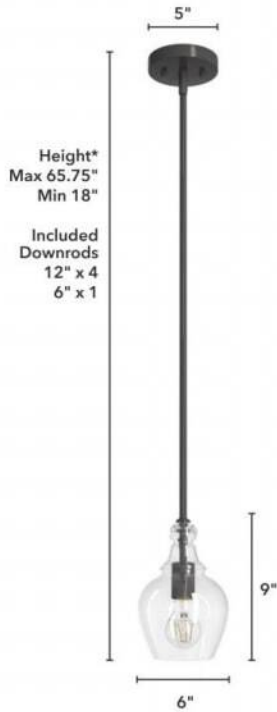

19568 Maple Park 1 Light Pendant NB

Finish: Noble Bronze with Clear Glass

*Height is ceiling to bottom of fixture

Lamping

Bulbs Included	Number of Bulbs	Base Type	Maximum Wattage	Pictured Bulb(s)
No	1	E26	60	A19 Standard

Ordering Information and Description

Item Number	UPC	Hunter Brand - Long Name	Web Collection	Family Name	Housing Finish	Secondary Finish	Glass Finish	Fixture Shape
19568	049694195685	Hunter Fan Company	Maple Park	Maple Park 1 Light Mini Pendant	Noble Bronze	None	Clear	Bell

Dimensions and Materials

Fixture Height (in)	Fixture Length (in)	Fixture Width (in)	Sconce/Vanity Backplate Height (A)	Sconce/Vanity Backplate Width (B)	Sconce/Vanity Center of J Box to Bottom (G)	Sconce/Vanity Center of J Box to Top (F)	Sconce/Vanity Projection from Wall (E)	Dim C - Standard - Ceiling to Bottom of Canopy	Dim E - Standard - Canopy Width	Overall Max Height (in)	Overall Min Height (in)	Product Weight (Lbs)	Primary Material	Secondary Material	Shade Included
9.5		6								66	18	3.25	Metal	Glass	Yes

Shipping and Logistical

Long Bullet Feature 11	Shipping Length (in)	Shipping Width (in)	Shipping Height (in)	Shipping Weight (Lbs)	Shipping Cubic Feet (L x W x H)/1728	Country of Origin Code
WARRANTY: One-year limited warranty backed by the trusted experts at Hunter.	8.2500	15.5000	8.5000	3.3000		CN