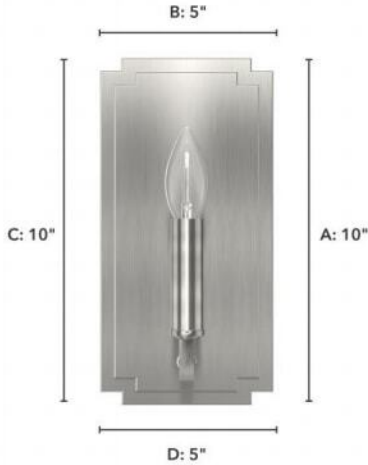

19579 Zoanne 1 Light Wall Sconce BN

Finish: Brushed Nickel

Side View:
Projection from Wall: E
Center of J Box to Top: F
Center of J Box to Bottom: G

Backplate:
Height: A Width: B
Fixture:
Overall Height: C Overall Width: D

Lamping

Bulbs Included	Number of Bulbs	Base Type	Maximum Wattage	Pictured Bulb(s)
No	1	E12	60	B10 Candle

Ordering Information and Description

Item Number	UPC	Hunter Brand - Long Name	Web Collection	Family Name	Housing Finish	Secondary Finish	Glass Finish	Fixture Shape
19579	049694195791	Hunter Fan Company	Zoanne	Zoanne 1 Light Wall Sconce	Brushed Nickel	None	None	Geometric

Dimensions and Materials

Fixture Height (in)	Fixture Length (in)	Fixture Width (in)	Sconce/Vanity Backplate Height (A)	Sconce/Vanity Backplate Width (B)	Sconce/Vanity Center of J Box to Bottom (G)	Sconce/Vanity Center of J Box to Top (F)	Sconce/Vanity Projection from Wall (E)	Dim C - Standard - Ceiling to Bottom of Canopy	Dim E - Standard - Canopy Width	Overall Max Height (in)	Overall Min Height (in)	Product Weight (Lbs)	Primary Material	Secondary Material	Shade Included
10.25	3.5	5.25	10	5	5	5	3.5					1.8	Metal	None	No