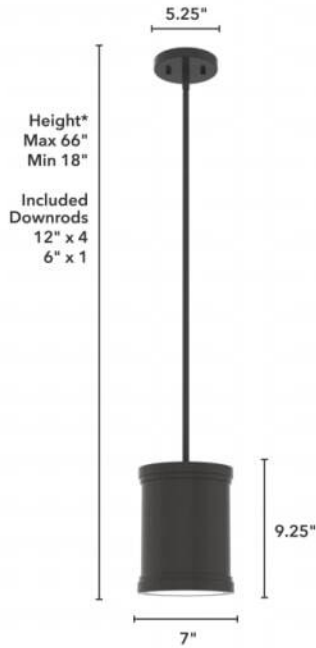

19614 Capshaw 1 Light Pendant

Finish: Noble Bronze with Painted Cased White Glass

*Height is ceiling to bottom of fixture

Lamping

Bulbs Included	Number of Bulbs	Base Type	Maximum Wattage	Pictured Bulb(s)
No	1	E26		A19 Standard

Ordering Information and Description

Item Number	UPC	Hunter Brand - Long Name	Web Collection	Family Name	Housing Finish	Secondary Finish	Glass Finish	Fixture Shape
19614	049694196149	Hunter Fan Company	Capshaw	Capshaw 1 Light Pendant	Noble Bronze	None	Painted Cased White	Drum

Dimensions and Materials

Fixture Height (in)	Fixture Length (in)	Fixture Width (in)	Sconce/Vanity Backplate Height (A)	Sconce/Vanity Backplate Width (B)	Sconce/Vanity Center of J Box to Bottom (G)	Sconce/Vanity Center of J Box to Top (F)	Sconce/Vanity Projection from Wall (E)	Dim C - Standard - Ceiling to Bottom of Canopy	Dim E - Standard - Canopy Width	Overall Max Height (in)	Overall Min Height (in)	Product Weight (Lbs)	Primary Material	Secondary Material	Shade Included
9.25	7	7								66	18	3.92	Metal	Glass	Yes

Shipping and Logistical

Long Bullet Feature 11	Shipping Length (in)	Shipping Width (in)	Shipping Height (in)	Shipping Weight (Lbs)	Shipping Cubic Feet (L x W x H)/1728	Country of Origin Code
	9.4500	9.4500	14.3000	5.1600		CN