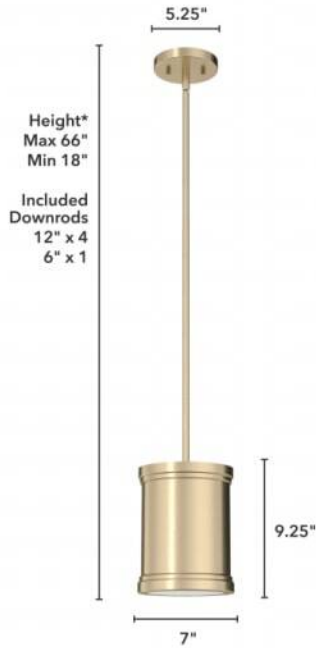

19615 Capshaw 1 Light Pendant

Finish: Alturas Gold with Painted Cased White Glass

*Height is ceiling to bottom of fixture

Lamping

Bulbs Included	Number of Bulbs	Base Type	Maximum Wattage	Pictured Bulb(s)
No	1	E26		A19 Standard

Ordering Information and Description

Item Number	UPC	Hunter Brand - Long Name	Web Collection	Family Name	Housing Finish	Secondary Finish	Glass Finish	Fixture Shape
19615	049694196156	Hunter Fan Company	Capshaw	Capshaw 1 Light Pendant	Alturas Gold	None	Painted Cased White	Drum

Dimensions and Materials

Fixture Height (in)	Fixture Length (in)	Fixture Width (in)	Sconce/Vanity Backplate Height (A)	Sconce/Vanity Backplate Width (B)	Sconce/Vanity Center of J Box to Bottom (G)	Sconce/Vanity Center of J Box to Top (F)	Sconce/Vanity Projection from Wall (E)	Dim C - Standard - Ceiling to Bottom of Canopy	Dim E - Standard - Canopy Width	Overall Max Height (in)	Overall Min Height (in)	Product Weight (Lbs)	Primary Material	Secondary Material	Shade Included
9.25	7	7								66	18	3.92	Metal	Glass	Yes

Shipping and Logistical

Long Bullet Feature 11	Shipping Length (in)	Shipping Width (in)	Shipping Height (in)	Shipping Weight (Lbs)	Shipping Cubic Feet (L x W x H)/1728	Country of Origin Code
WARRANTY: One-year limited warranty backed by the trusted experts at Hunter.	9.4500	9.4500	14.3000	5.1600		CN