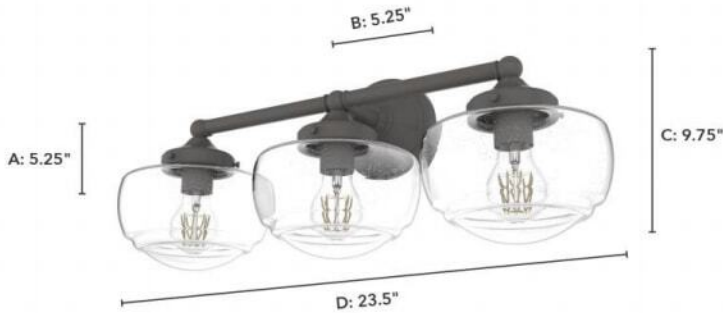

# 19617 Saddle Creek 3-Light Vanity

Finish: Noble Bronze with Clear Seeded Glass

Side View:  
 Projection from Wall: E  
 Center of J Box to Top: F  
 Center of J Box to Bottom: G

Backplate:  
 Height: A Width: B

Fixture:  
 Overall Height: C Overall Width: D

## Lamping

Bulbs Included	Number of Bulbs	Base Type	Maximum Wattage	Pictured Bulb(s)
No	3	E26	60	A19 Standard

## Dimensions and Materials

Fixture Height (in)	Fixture Length (in)	Fixture Width (in)	Sconce/Vanity Backplate Height (A)	Sconce/Vanity Backplate Width (B)	Sconce/Vanity Center of J Box to Bottom (G)	Sconce/Vanity Center of J Box to Top (F)	Sconce/Vanity Projection from Wall (E)	Dim C - Standard - Ceiling to Bottom of Canopy	Dim E - Standard - Canopy Width	Overall Max Height (in)	Overall Min Height (in)	Product Weight (Lbs)	Primary Material	Secondary Material	Shade Included
9.75	8.75	23.5	5.25	5.25	7	2.75	8.75					5.47	Metal	Glass	Yes