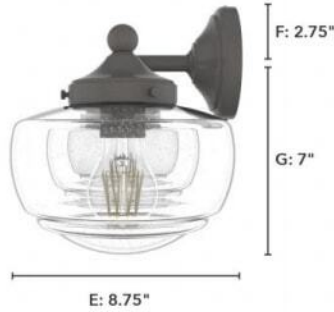

# 19617 Saddle Creek 3-Light Vanity

Finish: Noble Bronze with Clear Seeded Glass

Side View:  
 Projection from Wall: E  
 Center of J Box to Top: F  
 Center of J Box to Bottom: G

Backplate:  
 Height: A Width: B

Fixture:  
 Overall Height: C Overall Width: D

## Lamping

Bulbs Included	Number of Bulbs	Base Type	Maximum Wattage	Pictured Bulb(s)
No	3	E26	60	A19 Standard

## Dimensions and Materials

Fixture Height (in)	Fixture Length (in)	Fixture Width (in)	Sconce/Vanity Backplate Height (A)	Sconce/Vanity Backplate Width (B)	Sconce/Vanity Center of J Box to Bottom (G)	Sconce/Vanity Center of J Box to Top (F)	Sconce/Vanity Projection from Wall (E)	Dim C - Standard - Ceiling to Bottom of Canopy	Dim E - Standard - Canopy Width	Overall Max Height (in)	Overall Min Height (in)	Product Weight (Lbs)	Primary Material	Secondary Material	Shade Included
9.75	8.75	23.5	5.25	5.25	7	2.75	8.75					5.47	Metal	Glass	Yes