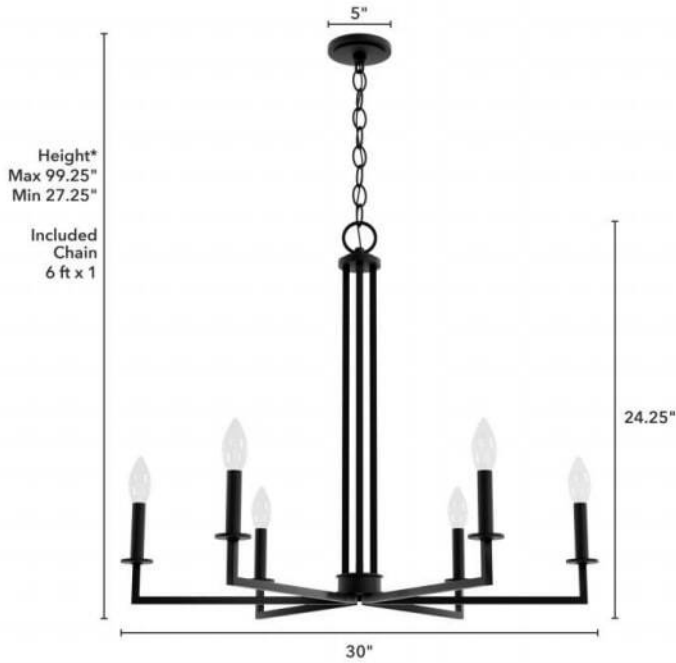

# 19620 \*Bearden 6 Light Chandelier

Finish: Natural Black Iron

\*Height is ceiling to bottom of fixture

## Lamping

Bulbs Included	Number of Bulbs	Base Type	Maximum Wattage	Pictured Bulb(s)
No	6	E12		B10 Candle

## Ordering Information and Description

Item Number	UPC	Hunter Brand - Long Name	Web Collection	Family Name	Housing Finish	Secondary Finish	Glass Finish	Fixture Shape
19620	049694196200	Hunter Fan Company	Bearden	Bearden 6 Light Large Single Tier Chandelier	Natural Black Iron	None	None	Round

## Dimensions and Materials

Fixture Height (in)	Fixture Length (in)	Fixture Width (in)	Sconce/Vanity Backplate Height (A)	Sconce/Vanity Backplate Width (B)	Sconce/Vanity Center of J Box to Bottom (G)	Sconce/Vanity Center of J Box to Top (F)	Sconce/Vanity Projection from Wall (E)	Dim C - Standard - Ceiling to Bottom of Canopy	Dim E - Standard - Canopy Width	Overall Max Height (in)	Overall Min Height (in)	Product Weight (Lbs)	Primary Material	Secondary Material	Shade Included
24.25	30	30								99.25	27.25	7.6	Metal	None	No