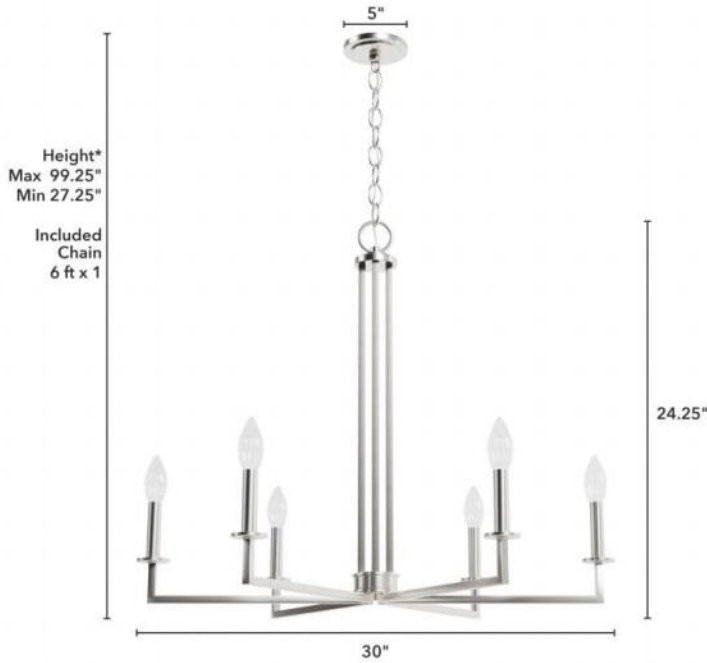

19621 Bearden 6 Light Chandelier

Finish: Brushed Nickel

*Height is ceiling to bottom of fixture
**Dimensions do not include bulbs

Lamping

Bulbs Included	Number of Bulbs	Base Type	Maximum Wattage	Pictured Bulb(s)
No	6	E12		B10 Candle

Ordering Information and Description

Item Number	UPC	Hunter Brand - Long Name	Web Collection	Family Name	Housing Finish	Secondary Finish	Glass Finish	Fixture Shape
19621	049694196217	Hunter Fan Company	Bearden	Bearden 6 Light Large Single Tier Chandelier	Brushed Nickel	None	None	Round

Dimensions and Materials

Fixture Height (in)	Fixture Length (in)	Fixture Width (in)	Sconce/Vanity Backplate Height (A)	Sconce/Vanity Backplate Width (B)	Sconce/Vanity Center of J Box to Bottom (G)	Sconce/Vanity Center of J Box to Top (F)	Sconce/Vanity Projection from Wall (E)	Dim C - Standard - Ceiling to Bottom of Canopy	Dim E - Standard - Canopy Width	Overall Max Height (in)	Overall Min Height (in)	Product Weight (Lbs)	Primary Material	Secondary Material	Shade Included
24.25	30	30								99.25	27.25	7.6	Metal	None	No

Installation

Canopy Type Description	Adjustable Height	Sloped Ceiling Compatible	Downrod Feature - Lighting	Chain Length	Wire Length (in)	Volts/Hz	Listing Agency	Location Usage Code	Short Feature 2
Chain Light	Yes	Yes		72	120	120v/60Hz	ETL	I	Rated for indoor use only