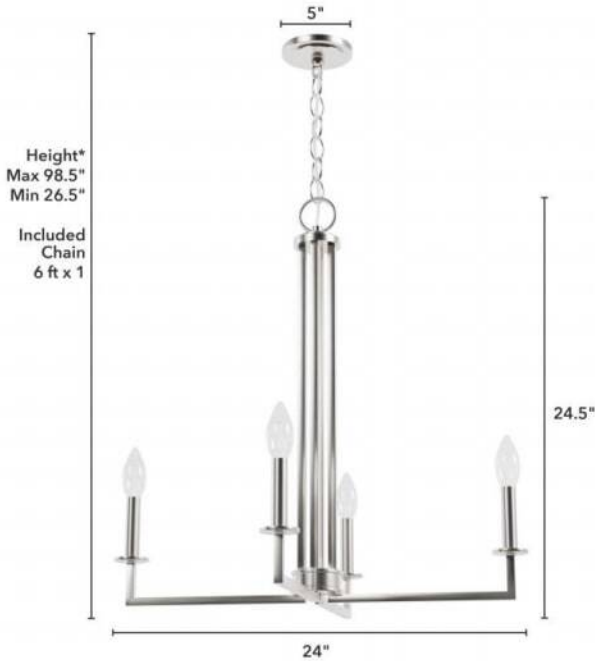

# 19623 \*24 Inch Chandelier: 4 Light, 24" Dia. x 24.5" H

Finish: Brushed Nickel

\*Height is ceiling to bottom of fixture

## Ordering Information and Description

| Item Number | UPC          | Hunter Brand - Long Name | Web Collection | Family Name                | Housing Finish | Secondary Finish | Glass Finish | Fixture Shape |
|-------------|--------------|--------------------------|----------------|----------------------------|----------------|------------------|--------------|---------------|
| 19623       | 049694196231 | Hunter Fan Company       | Bearden        | Bearden 4 Light Chandelier | Brushed Nickel | None             | None         | Square        |

## Dimensions and Materials

| Fixture Height (in) | Fixture Length (in) | Fixture Width (in) | Sconce/Vanity Backplate Height (A) | Sconce/Vanity Backplate Width (B) | Sconce/Vanity Center of J Box to Bottom (G) | Sconce/Vanity Center of J Box to Top (F) | Sconce/Vanity Projection from Wall (E) | Dim C - Standard - Ceiling to Bottom of Canopy | Dim E - Standard - Canopy Width | Overall Max Height (in) | Overall Min Height (in) | Product Weight (Lbs) | Primary Material | Secondary Material | Shade Included |
|---------------------|---------------------|--------------------|------------------------------------|-----------------------------------|---|--|--|--|---------------------------------|-------------------------|-------------------------|----------------------|------------------|--------------------|----------------|
| 24.5                | 24                  | 24                 |                                    |                                   |   |  |  |  |                                 | 98.5                    | 26.5                    | 5.8                  | Metal            | None               | No             |