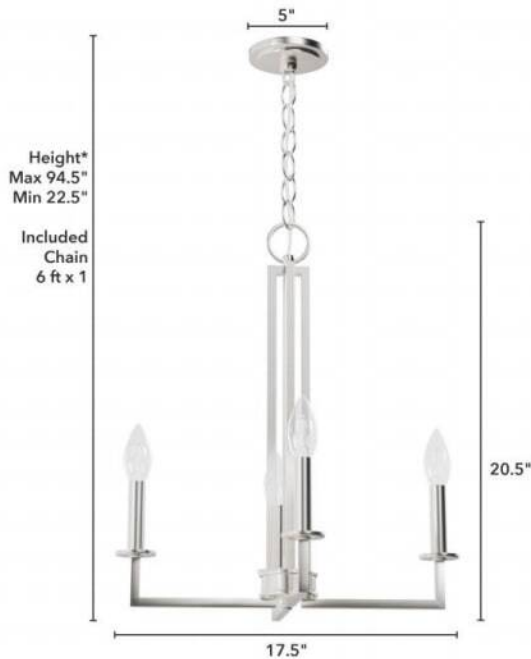

19625 *Bearden 4 Light Pendant

Finish: Brushed Nickel

*Height is ceiling to bottom of fixture

Lamping

Bulbs Included	Number of Bulbs	Base Type	Maximum Wattage	Pictured Bulb(s)
No	4	E12		B10 Candle

Ordering Information and Description

Item Number	UPC	Hunter Brand - Long Name	Web Collection	Family Name	Housing Finish	Secondary Finish	Glass Finish	Fixture Shape
19625	049694196255	Hunter Fan Company	Bearden	Bearden 4 Light Pendant	Brushed Nickel	None	None	Square

Dimensions and Materials

Fixture Height (in)	Fixture Length (in)	Fixture Width (in)	Sconce/Vanity Backplate Height (A)	Sconce/Vanity Backplate Width (B)	Sconce/Vanity Center of J Box to Bottom (G)	Sconce/Vanity Center of J Box to Top (F)	Sconce/Vanity Projection from Wall (E)	Dim C - Standard - Ceiling to Bottom of Canopy	Dim E - Standard - Canopy Width	Overall Max Height (in)	Overall Min Height (in)	Product Weight (Lbs)	Primary Material	Secondary Material	Shade Included
20.5	17.5	17.5								94.5	22.5	5	Metal	None	No

Installation

Canopy Type Description	Adjustable Height	Sloped Ceiling Compatible	Downrod Feature - Lighting	Chain Length	Wire Length (in)	Volts/Hz	Listing Agency	Location Usage Code	Short Feature 2
Chain Light	Yes	Yes		72	120	120v/60Hz	ETL	I	Rated for indoor use only