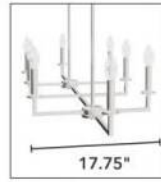

19631 Linear: 8 light

Finish: Brushed Nickel

*Height is ceiling to bottom of fixture
**Dimensions do not include bulbs

Lamping

Bulbs Included	Number of Bulbs	Base Type	Maximum Wattage	Pictured Bulb(s)
No	8	E12	60	B10 Candle

Ordering Information and Description

Item Number	UPC	Hunter Brand - Long Name	Web Collection	Family Name	Housing Finish	Secondary Finish	Glass Finish	Fixture Shape
19631	049694196316	Hunter Fan Company	Bearden	Bearden 8 Light Linear Chandelier	Brushed Nickel	None	None	Rectangle

Dimensions and Materials

Fixture Height (in)	Fixture Length (in)	Fixture Width (in)	Sconce/Vanity Backplate Height (A)	Sconce/Vanity Backplate Width (B)	Sconce/Vanity Center of J Box to Bottom (G)	Sconce/Vanity Center of J Box to Top (F)	Sconce/Vanity Projection from Wall (E)	Dim C - Standard - Ceiling to Bottom of Canopy	Dim E - Standard - Canopy Width	Overall Max Height (in)	Overall Min Height (in)	Product Weight (Lbs)	Primary Material	Secondary Material	Shade Included
7.25	48	17.75						1	5	56.5	8.75	13.4	Metal	None	No

Shipping and Logistical

Long Bullet Feature 11	Shipping Length (in)	Shipping Width (in)	Shipping Height (in)	Shipping Weight (Lbs)	Shipping Cubic Feet (L x W x H)/1728	Country of Origin Code
WARRANTY: One-year limited warranty backed by the trusted experts at Hunter.	20.5000	51.2000	9.5000	19.4000		CN