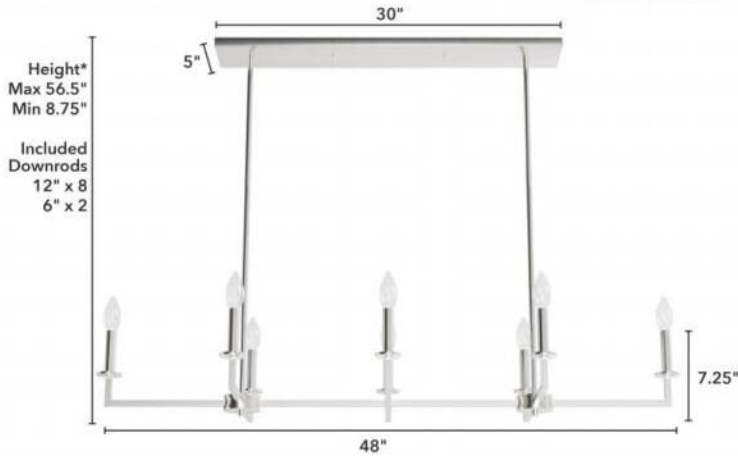

19631 Linear: 8 light

Finish: Brushed Nickel

*Height is ceiling to bottom of fixture
**Dimensions do not include bulbs

Lamping

Bulbs Included	Number of Bulbs	Base Type	Maximum Wattage	Pictured Bulb(s)
No	8	E12	60	B10 Candle

Ordering Information and Description

Item Number	UPC	Hunter Brand - Long Name	Web Collection	Family Name	Housing Finish	Secondary Finish	Glass Finish	Fixture Shape
19631	049694196316	Hunter Fan Company	Bearden	Bearden 8 Light Linear Chandelier	Brushed Nickel	None	None	Rectangle

Dimensions and Materials

Fixture Height (in)	Fixture Length (in)	Fixture Width (in)	Sconce/Vanity Backplate Height (A)	Sconce/Vanity Backplate Width (B)	Sconce/Vanity Center of J Box to Bottom (G)	Sconce/Vanity Center of J Box to Top (F)	Sconce/Vanity Projection from Wall (E)	Dim C - Standard - Ceiling to Bottom of Canopy	Dim E - Standard - Canopy Width	Overall Max Height (in)	Overall Min Height (in)	Product Weight (Lbs)	Primary Material	Secondary Material	Shade Included
7.25	48	17.75						1	5	56.5	8.75	13.4	Metal	None	No

Shipping and Logistical

Long Bullet Feature 11	Shipping Length (in)	Shipping Width (in)	Shipping Height (in)	Shipping Weight (Lbs)	Shipping Cubic Feet (L x W x H)/1728	Country of Origin Code
WARRANTY: One-year limited warranty backed by the trusted experts at Hunter.	20.5000	51.2000	9.5000	19.4000		CN