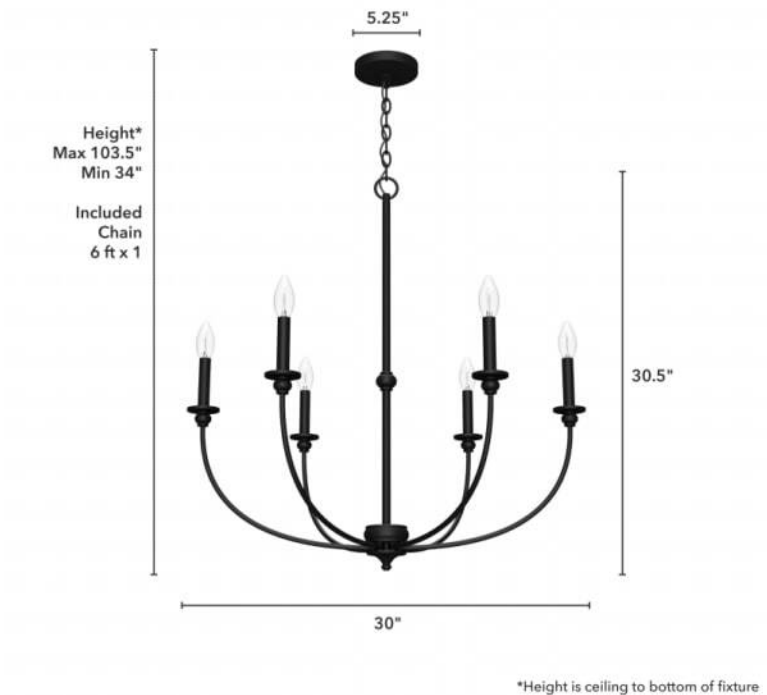

19634 Southcrest 6 Light Chandelier

Finish: Flat Matte Black

Lamping

Bulbs Included	Number of Bulbs	Base Type	Maximum Wattage	Pictured Bulb(s)
No	6	E12	60	B10 Candle

Ordering Information and Description

Item Number	UPC	Hunter Brand - Long Name	Web Collection	Family Name	Housing Finish	Secondary Finish	Glass Finish	Fixture Shape
19634	049694196347	Hunter Fan Company	Southcrest	Southcrest 6 Light Chandelier	Flat Matte Black	None	None	Round

Dimensions and Materials

Fixture Height (in)	Fixture Length (in)	Fixture Width (in)	Sconce/Vanity Backplate Height (A)	Sconce/Vanity Backplate Width (B)	Sconce/Vanity Center of J Box to Bottom (G)	Sconce/Vanity Center of J Box to Top (F)	Sconce/Vanity Projection from Wall (E)	Dim C - Standard - Ceiling to Bottom of Canopy	Dim E - Standard - Canopy Width	Overall Max Height (in)	Overall Min Height (in)	Product Weight (Lbs)	Primary Material	Secondary Material	Shade Included
30.5	30	30								103.5	34	7.8	Metal	None	No

Installation

Canopy Type Description	Adjustable Height	Sloped Ceiling Compatible	Downrod Feature - Lighting	Chain Length	Wire Length (in)	Volts/Hz	Listing Agency	Location Usage Code	Short Feature 2
Chain Light	Yes	Yes		72	120	120v/60Hz	ETL	I	Rated for indoor use only

Shipping and Logistical

Long Bullet Feature 11	Shipping Length (in)	Shipping Width (in)	Shipping Height (in)	Shipping Weight (Lbs)	Shipping Cubic Feet (L x W x H)/1728	Country of Origin Code
WARRANTY: One-year limited warranty backed by the trusted experts at Hunter.	11.4000	32.7000	18.5000	11.2000		CN