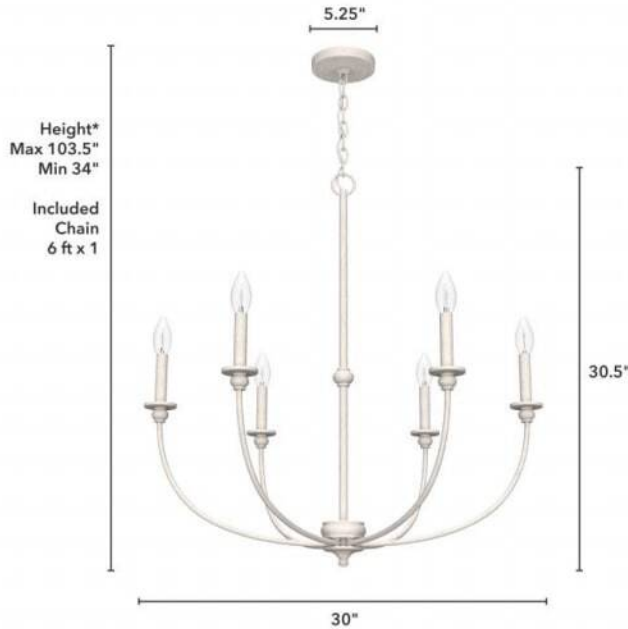

19635 Southcrest 6 Light Chandelier

Finish: Distressed White

*Height is ceiling to bottom of fixture

Lamping

Bulbs Included	Number of Bulbs	Base Type	Maximum Wattage	Pictured Bulb(s)
No	6	E12	60	B10 Candle

Ordering Information and Description

Item Number	UPC	Hunter Brand - Long Name	Web Collection	Family Name	Housing Finish	Secondary Finish	Glass Finish	Fixture Shape
19635	049694196354	Hunter Fan Company	Southcrest	Southcrest 6 Light Chandelier	Distressed White	None	None	Round

Dimensions and Materials

Fixture Height (in)	Fixture Length (in)	Fixture Width (in)	Sconce/Vanity Backplate Height (A)	Sconce/Vanity Backplate Width (B)	Sconce/Vanity Center of J Box to Bottom (G)	Sconce/Vanity Center of J Box to Top (F)	Sconce/Vanity Projection from Wall (E)	Dim C - Standard - Ceiling to Bottom of Canopy	Dim E - Standard - Canopy Width	Overall Max Height (in)	Overall Min Height (in)	Product Weight (Lbs)	Primary Material	Secondary Material	Shade Included
30.5	30	30								103.5	34	7.8	Metal	None	No

Installation

Canopy Type Description	Adjustable Height	Sloped Ceiling Compatible	Downrod Feature - Lighting	Chain Length	Wire Length (in)	Volts/Hz	Listing Agency	Location Usage Code	Short Feature 2
Chain Light	Yes	Yes		72	120	120v/60Hz	ETL	I	Rated for indoor use only