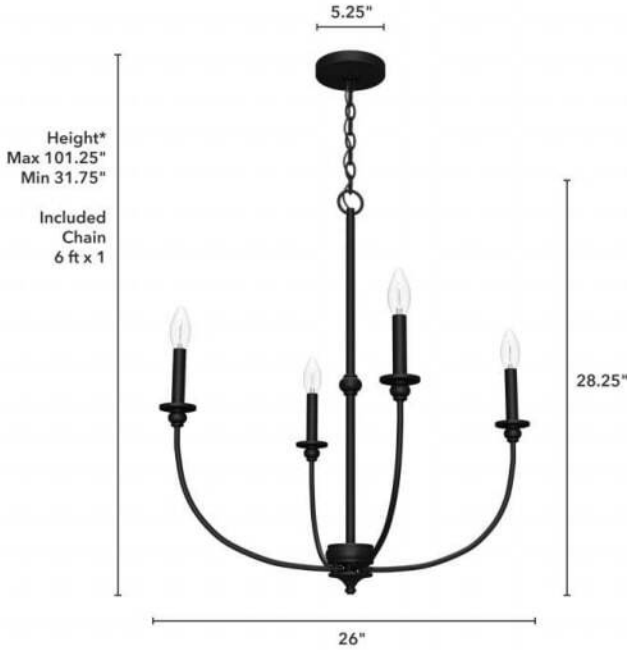

19636 Southcrest 4 Light Chandelier 26 inch

Finish: Flat Matte Black

*Height is ceiling to bottom of fixture

Lamping

Bulbs Included	Number of Bulbs	Base Type	Maximum Wattage	Pictured Bulb(s)
No	4	E12	60	B10 Candle

Ordering Information and Description

Item Number	UPC	Hunter Brand - Long Name	Web Collection	Family Name	Housing Finish	Secondary Finish	Glass Finish	Fixture Shape
19636	049694196361	Hunter Fan Company	Southcrest	Southcrest 4 Light Chandelier 26 inch	Flat Matte Black	None	None	Round

Dimensions and Materials

Fixture Height (in)	Fixture Length (in)	Fixture Width (in)	Sconce/Vanity Backplate Height (A)	Sconce/Vanity Backplate Width (B)	Sconce/Vanity Center of J Box to Bottom (G)	Sconce/Vanity Center of J Box to Top (F)	Sconce/Vanity Projection from Wall (E)	Dim C - Standard - Ceiling to Bottom of Canopy	Dim E - Standard - Canopy Width	Overall Max Height (in)	Overall Min Height (in)	Product Weight (Lbs)	Primary Material	Secondary Material	Shade Included
28.25	26	26								101.25	31.75	6.04	Metal	None	No

Installation

Canopy Type Description	Adjustable Height	Sloped Ceiling Compatible	Downrod Feature - Lighting	Chain Length	Wire Length (in)	Volts/Hz	Listing Agency	Location Usage Code	Short Feature 2
Chain Light	Yes	Yes		72	120	120v/60Hz	ETL	I	Rated for indoor use only