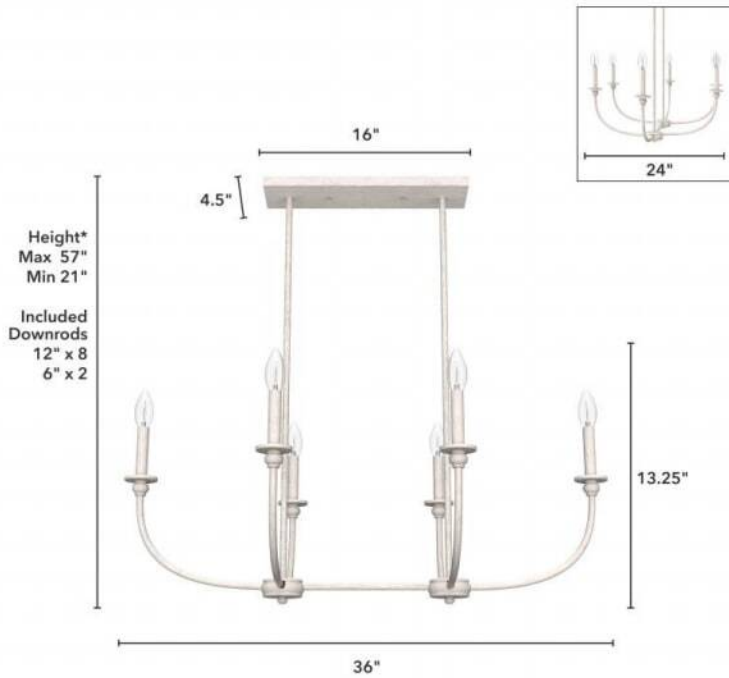

19645 Southcrest 6 Light Linear Chandelier

Finish: Distressed White

Height*
Max 57"
Min 21"

Included
Downrods
12" x 8
6" x 2

*Height is ceiling to bottom of fixture

Lamping

Bulbs Included	Number of Bulbs	Base Type	Maximum Wattage	Pictured Bulb(s)
No	6	E12	60	B10 Candle

Ordering Information and Description

Item Number	UPC	Hunter Brand - Long Name	Web Collection	Family Name	Housing Finish	Secondary Finish	Glass Finish	Fixture Shape
19645	049694196453	Hunter Fan Company	Southcrest	Southcrest 6 Light Linear Chandelier	Distressed White	None	None	Linear

Dimensions and Materials

Fixture Height (in)	Fixture Length (in)	Fixture Width (in)	Sconce/Vanity Backplate Height (A)	Sconce/Vanity Backplate Width (B)	Sconce/Vanity Center of J Box to Bottom (G)	Sconce/Vanity Center of J Box to Top (F)	Sconce/Vanity Projection from Wall (E)	Dim C - Standard - Ceiling to Bottom of Canopy	Dim E - Standard - Canopy Width	Overall Max Height (in)	Overall Min Height (in)	Product Weight (Lbs)	Primary Material	Secondary Material	Shade Included
13.25	24	36								57	21	11.75	Metal	None	No

Installation

Canopy Type Description	Adjustable Height	Sloped Ceiling Compatible	Downrod Feature - Lighting	Chain Length	Wire Length (in)	Volts/Hz	Listing Agency	Location Usage Code	Short Feature 2
Downrod Light	Yes	No			120	120v/60Hz	ETL	I	Rated for indoor use only