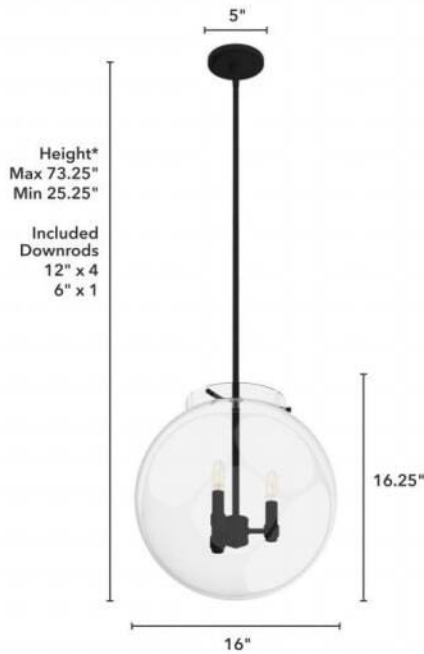

19658 Sacha 3 Light Globe Pendant NI

Finish: Natural Black Iron with Clear Glass

*Height is ceiling to bottom of fixture

Lamping

Bulbs Included	Number of Bulbs	Base Type	Maximum Wattage	Pictured Bulb(s)
No	3	E12	60	T6 Tubular

Ordering Information and Description

Item Number	UPC	Hunter Brand - Long Name	Web Collection	Family Name	Housing Finish	Secondary Finish	Glass Finish	Fixture Shape
19658	049694196583	Hunter Fan Company	Sacha	Sacha 3 Light Globe Pendant	Natural Black Iron	None	Clear	Globe

Dimensions and Materials

Fixture Height (in)	Fixture Length (in)	Fixture Width (in)	Sconce/Vanity Backplate Height (A)	Sconce/Vanity Backplate Width (B)	Sconce/Vanity Center of J Box to Bottom (G)	Sconce/Vanity Center of J Box to Top (F)	Sconce/Vanity Projection from Wall (E)	Dim C - Standard - Ceiling to Bottom of Canopy	Dim E - Standard - Canopy Width	Overall Max Height (in)	Overall Min Height (in)	Product Weight (Lbs)	Primary Material	Secondary Material	Shade Included
16.25	16	16								73.25	25.25	9.25	Metal	Glass	Yes

Shipping and Logistical

Long Bullet Feature 11	Shipping Length (in)	Shipping Width (in)	Shipping Height (in)	Shipping Weight (Lbs)	Shipping Cubic Feet (L x W x H)/1728	Country of Origin Code
WARRANTY: One-year limited warranty backed by the trusted experts at Hunter.	19.7000	19.7000	23.2000	13.4000		CN