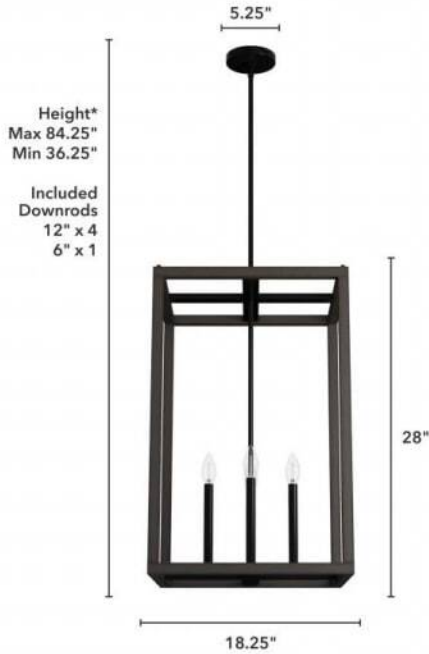

19677 Squire Manor Pendant 18 Inch

Finish: Matte Black and Dark Ash

*Height is ceiling to bottom of fixture

Lamping

Bulbs Included	Number of Bulbs	Base Type	Maximum Wattage	Pictured Bulb(s)
No	4	E12	60	B10 Candle

Ordering Information and Description

Item Number	UPC	Hunter Brand - Long Name	Web Collection	Family Name	Housing Finish	Secondary Finish	Glass Finish	Fixture Shape
19677	049694196774	Hunter Fan Company	Squire Manor	Squire Manor 4 Light Pendant 18 inch	Matte Black	Dark Ash	None	Square

Dimensions and Materials

Fixture Height (in)	Fixture Length (in)	Fixture Width (in)	Sconce/Vanity Backplate Height (A)	Sconce/Vanity Backplate Width (B)	Sconce/Vanity Center of J Box to Bottom (G)	Sconce/Vanity Center of J Box to Top (F)	Sconce/Vanity Projection from Wall (E)	Dim C - Standard - Ceiling to Bottom of Canopy	Dim E - Standard - Canopy Width	Overall Max Height (in)	Overall Min Height (in)	Product Weight (Lbs)	Primary Material	Secondary Material	Shade Included
28	18	18.25								84.25	36.25	17	Metal	None	No

Shipping and Logistical

Long Bullet Feature 11	Shipping Length (in)	Shipping Width (in)	Shipping Height (in)	Shipping Weight (Lbs)	Shipping Cubic Feet (L x W x H)/1728	Country of Origin Code
WARRANTY: One-year limited warranty backed by the trusted experts at Hunter.	20.1000	28.0000	13.0000	22.1000		CN