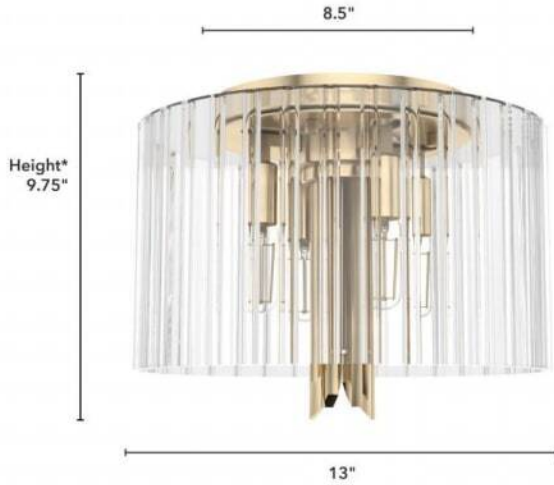

19690 Gatz Flush mount

Finish: Alturas Gold with Ribbed Glass

*Height is ceiling to bottom of fixture

Lamping

Bulbs Included	Number of Bulbs	Base Type	Maximum Wattage	Pictured Bulb(s)
No	4	E12	60	B10 Candle

Ordering Information and Description

Item Number	UPC	Hunter Brand - Long Name	Web Collection	Family Name	Housing Finish	Secondary Finish	Glass Finish	Fixture Shape
19690	049694196903	Hunter Fan Company	Gatz	Gatz Flush mount	Alturas Gold	None	Ribbed	Cylinder

Dimensions and Materials

Fixture Height (in)	Fixture Length (in)	Fixture Width (in)	Sconce/Vanity Backplate Height (A)	Sconce/Vanity Backplate Width (B)	Sconce/Vanity Center of J Box to Bottom (G)	Sconce/Vanity Center of J Box to Top (F)	Sconce/Vanity Projection from Wall (E)	Dim C - Standard - Ceiling to Bottom of Canopy	Dim E - Standard - Canopy Width	Overall Max Height (in)	Overall Min Height (in)	Product Weight (Lbs)	Primary Material	Secondary Material	Shade Included
13	13	9.75								9.75	9.75	8.8	Metal	Glass	Yes

Installation

Canopy Type Description	Adjustable Height	Sloped Ceiling Compatible	Downrod Feature - Lighting	Chain Length	Wire Length (in)	Volts/Hz	Listing Agency	Location Usage Code	Short Feature 2
Flush Mount Light	No	No			6	120v/60Hz	ETL	I	Rated for indoor use only