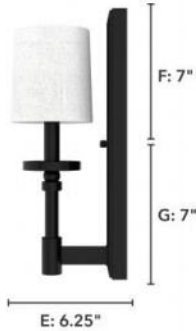

# 19692 Briargrove 1 Light Wall Sconce

Finish: Matte Black

Side View:  
 Projection from Wall: E  
 Center of J Box to Top: F  
 Center of J Box to Bottom: G

Backplate:  
 Height: A Width: B  
 Fixture:  
 Overall Height: C Overall Width: D

## Dimensions and Materials

Fixture Height (in)	Fixture Length (in)	Fixture Width (in)	Sconce/Vanity Backplate Height (A)	Sconce/Vanity Backplate Width (B)	Sconce/Vanity Center of J Box to Bottom (G)	Sconce/Vanity Center of J Box to Top (F)	Sconce/Vanity Projection from Wall (E)	Dim C - Standard - Ceiling to Bottom of Canopy	Dim E - Standard - Canopy Width	Overall Max Height (in)	Overall Min Height (in)	Product Weight (Lbs)	Primary Material	Secondary Material	Shade Included
14	4.5	6	14	4.25	7	7	6.25					1.29	Metal	None	Yes

## Shipping and Logistical

Long Bullet Feature 11	Shipping Length (in)	Shipping Width (in)	Shipping Height (in)	Shipping Weight (Lbs)	Shipping Cubic Feet (L x W x H)/1728	Country of Origin Code
	8.7000	16.5800	7.1000	4.2700		CN