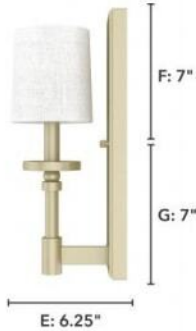

19693 Briargrove 1 Light Wall Sconce

Finish: Modern Brass

Side View:
 Projection from Wall: E
 Center of J Box to Top: F
 Center of J Box to Bottom: G

Backplate:
 Height: A Width: B
 Fixture:
 Overall Height: C Overall Width: D

Lamping

Bulbs Included	Number of Bulbs	Base Type	Maximum Wattage	Pictured Bulb(s)
No	1	E12		B10 Candle

Ordering Information and Description

Item Number	UPC	Hunter Brand - Long Name	Web Collection	Family Name	Housing Finish	Secondary Finish	Glass Finish	Fixture Shape
19693	049694196934	Hunter Fan Company	Briargrove	Briargrove 1 Light Wall Sconce	Modern Brass	None		Candle

Dimensions and Materials

Fixture Height (in)	Fixture Length (in)	Fixture Width (in)	Sconce/Vanity Backplate Height (A)	Sconce/Vanity Backplate Width (B)	Sconce/Vanity Center of J Box to Bottom (G)	Sconce/Vanity Center of J Box to Top (F)	Sconce/Vanity Projection from Wall (E)	Dim C - Standard - Ceiling to Bottom of Canopy	Dim E - Standard - Canopy Width	Overall Max Height (in)	Overall Min Height (in)	Product Weight (Lbs)	Primary Material	Secondary Material	Shade Included
14	4.5	6	14	4.25	7	7	6.25					1.29	Metal	None	Yes

Shipping and Logistical

Long Bullet Feature 11	Shipping Length (in)	Shipping Width (in)	Shipping Height (in)	Shipping Weight (Lbs)	Shipping Cubic Feet (L x W x H)/1728	Country of Origin Code
	16.5000	4.2700	8.7000	7.1000		CN