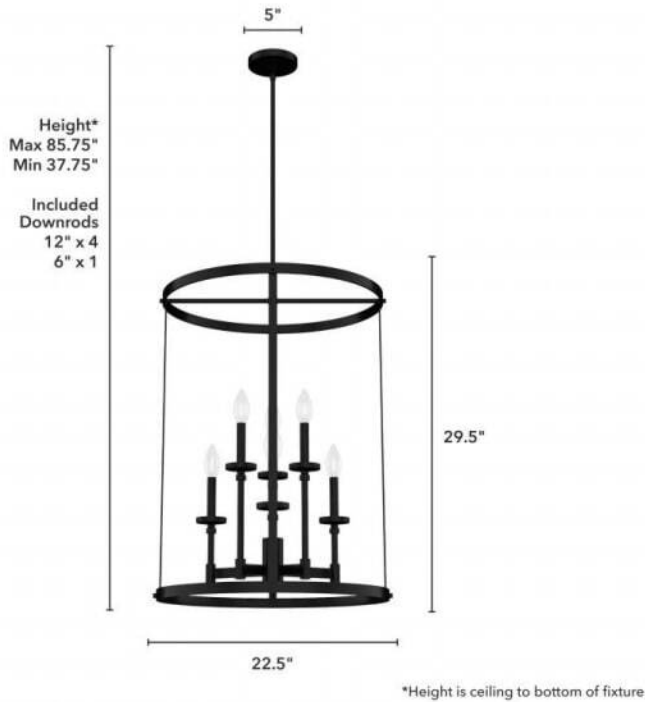

19698 Briargrove Large Foyer

Finish: Matte Black

Lamping

Bulbs Included	Number of Bulbs	Base Type	Maximum Wattage	Pictured Bulb(s)
No	6	E12	60	B10 Candle

Ordering Information and Description

Item Number	UPC	Hunter Brand - Long Name	Web Collection	Family Name	Housing Finish	Secondary Finish	Glass Finish	Fixture Shape
19698	049694196989	Hunter Fan Company	Briargrove	Briargrove Large Foyer	Matte Black	None	None	Round

Dimensions and Materials

Fixture Height (in)	Fixture Length (in)	Fixture Width (in)	Sconce/Vanity Backplate Height (A)	Sconce/Vanity Backplate Width (B)	Sconce/Vanity Center of J Box to Bottom (G)	Sconce/Vanity Center of J Box to Top (F)	Sconce/Vanity Projection from Wall (E)	Dim C - Standard - Ceiling to Bottom of Canopy	Dim E - Standard - Canopy Width	Overall Max Height (in)	Overall Min Height (in)	Product Weight (Lbs)	Primary Material	Secondary Material	Shade Included
29.5	21.75	21.75								78.25	36.25	16.5	Metal	None	No

Installation

Canopy Type Description	Adjustable Height	Sloped Ceiling Compatible	Downrod Feature - Lighting	Chain Length	Wire Length (in)	Volts/Hz	Listing Agency	Location Usage Code	Short Feature 2
Downrod Light	Yes	Yes			120	120v/60Hz	ETL	I	Rated for indoor use only

Shipping and Logistical

Long Bullet Feature 11	Shipping Length (in)	Shipping Width (in)	Shipping Height (in)	Shipping Weight (Lbs)	Shipping Cubic Feet (L x W x H)/1728	Country of Origin Code
WARRANTY: One-year limited warranty backed by the trusted experts at Hunter.	24.4000	24.4000	11.6000	22.3300		CN