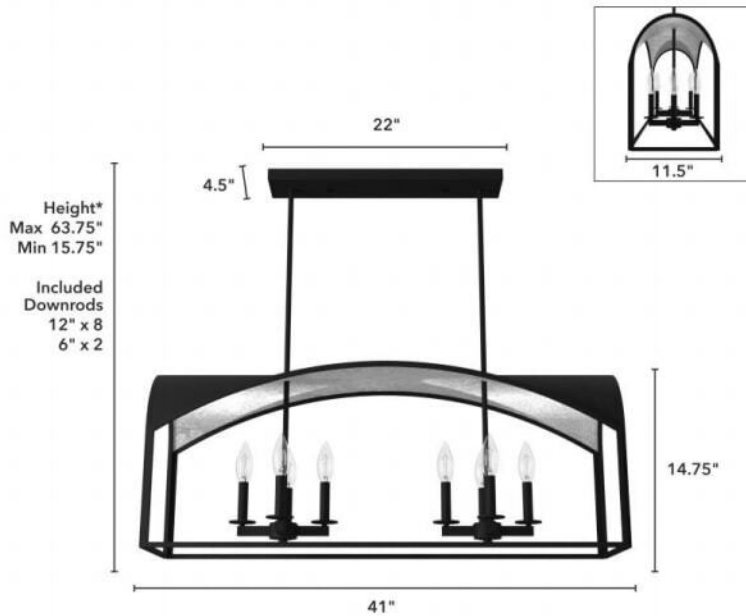

19732 Dukestown 8 Light Linear

Finish: Natural Black Iron and Silver Leaf

*Height is ceiling to bottom of fixture

Lamping

Bulbs Included	Number of Bulbs	Base Type	Maximum Wattage	Pictured Bulb(s)
No	8	E12	60	B10 Candle

Dimensions and Materials

Fixture Height (in)	Fixture Length (in)	Fixture Width (in)	Sconce/Vanity Backplate Height (A)	Sconce/Vanity Backplate Width (B)	Sconce/Vanity Center of J Box to Bottom (G)	Sconce/Vanity Center of J Box to Top (F)	Sconce/Vanity Projection from Wall (E)	Dim C - Standard - Ceiling to Bottom of Canopy	Dim E - Standard - Canopy Width	Overall Max Height (in)	Overall Min Height (in)	Product Weight (Lbs)	Primary Material	Secondary Material	Shade Included
14.75	41	11.5								63.75	15.75	22	Metal	None	No

Installation

Canopy Type Description	Adjustable Height	Sloped Ceiling Compatible	Downrod Feature - Lighting	Chain Length	Wire Length (in)	Volts/Hz	Listing Agency	Location Usage Code	Short Feature 2
Downrod Light	Yes	No			120	120v/60Hz	ETL Listed	I	Rated for indoor use only

Shipping and Logistical

Long Bullet Feature 11	Shipping Length (in)	Shipping Width (in)	Shipping Height (in)	Shipping Weight (Lbs)	Shipping Cubic Feet (L x W x H)/1728	Country of Origin Code
WARRANTY: One-year limited warranty backed by the trusted experts at Hunter.	13.8000	43.3000	18.3000	27.8300		CN