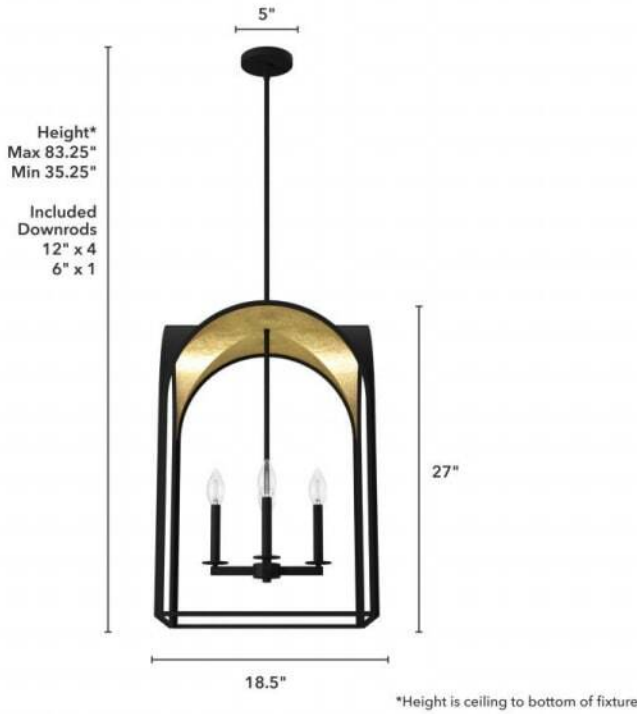

19733 Dukestown 4 Light Pendant 18 inch

Finish: Natural Black Iron and Gold Leaf

Lamping

Bulbs Included	Number of Bulbs	Base Type	Maximum Wattage	Pictured Bulb(s)
No	4	E12	60	B10 Candle

Ordering Information and Description

Item Number	UPC	Hunter Brand - Long Name	Web Collection	Family Name	Housing Finish	Secondary Finish	Glass Finish	Fixture Shape
19733	049694197337	Hunter Fan Company	Dukestown	Dukestown 4 Light Pendant 18 inch	Natural Black Iron	Gold Leaf	None	Candle

Dimensions and Materials

Fixture Height (in)	Fixture Length (in)	Fixture Width (in)	Sconce/Vanity Backplate Height (A)	Sconce/Vanity Backplate Width (B)	Sconce/Vanity Center of J Box to Bottom (G)	Sconce/Vanity Center of J Box to Top (F)	Sconce/Vanity Projection from Wall (E)	Dim C - Standard - Ceiling to Bottom of Canopy	Dim E - Standard - Canopy Width	Overall Max Height (in)	Overall Min Height (in)	Product Weight (Lbs)	Primary Material	Secondary Material	Shade Included
27	18.5	18.5								83.25	35.25	14	Metal	None	No

Shipping and Logistical

Long Bullet Feature 11	Shipping Length (in)	Shipping Width (in)	Shipping Height (in)	Shipping Weight (Lbs)	Shipping Cubic Feet (L x W x H)/1728	Country of Origin Code
WARRANTY: One-year limited warranty backed by the trusted experts at Hunter.	21.3000	29.5000	21.3000	20.7900		CN