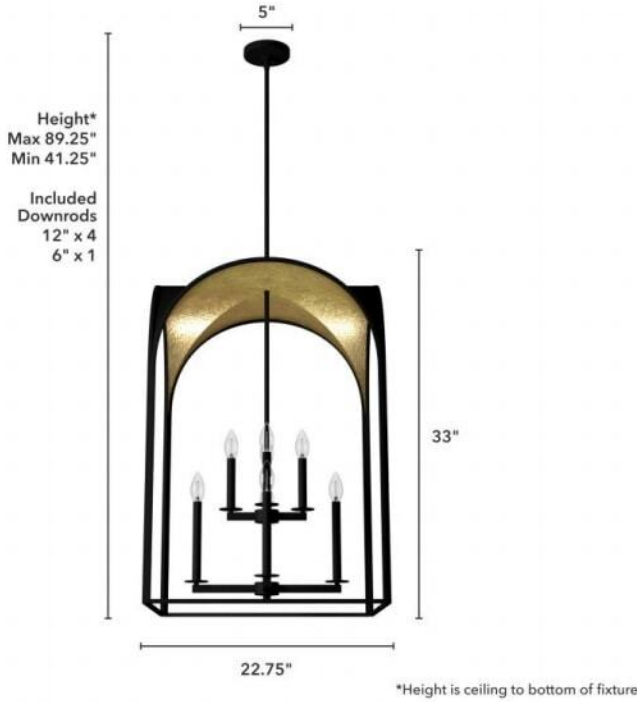

19735 Dukestown 8 Light Pendant 22 inch

Finish: Natural Black Iron and Gold Leaf

Lamping

Bulbs Included	Number of Bulbs	Base Type	Maximum Wattage	Pictured Bulb(s)
No	8	E12	60	B10 Candle

Ordering Information and Description

Item Number	UPC	Hunter Brand - Long Name	Web Collection	Family Name	Housing Finish	Secondary Finish	Glass Finish	Fixture Shape
19735	049694197351	Hunter Fan Company	Dukestown	Dukestown 8 Light Pendant 22 inch	Natural Black Iron	Gold Leaf	None	Candle

Dimensions and Materials

Fixture Height (in)	Fixture Length (in)	Fixture Width (in)	Sconce/Vanity Backplate Height (A)	Sconce/Vanity Backplate Width (B)	Sconce/Vanity Center of J Box to Bottom (G)	Sconce/Vanity Center of J Box to Top (F)	Sconce/Vanity Projection from Wall (E)	Dim C - Standard - Ceiling to Bottom of Canopy	Dim E - Standard - Canopy Width	Overall Max Height (in)	Overall Min Height (in)	Product Weight (Lbs)	Primary Material	Secondary Material	Shade Included
33	22.75	22.75								89.25	41.25	20.502	Metal	None	No

Shipping and Logistical

Long Bullet Feature 11	Shipping Length (in)	Shipping Width (in)	Shipping Height (in)	Shipping Weight (Lbs)	Shipping Cubic Feet (L x W x H)/1728	Country of Origin Code
WARRANTY: One-year limited warranty backed by the trusted experts at Hunter.	26.4000	36.6000	26.0000	30.2700		CN