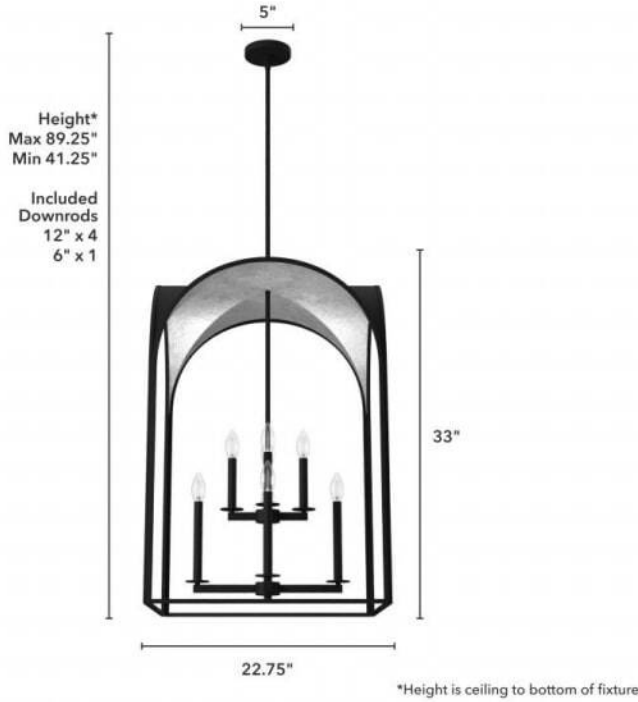

# 19736 Dukestown 8 Light Pendant 22 inch

Finish: Natural Black Iron and Silver Leaf

## Lamping

Bulbs Included	Number of Bulbs	Base Type	Maximum Wattage	Pictured Bulb(s)
No	8	E12	60	B10 Candle

## Dimensions and Materials

Fixture Height (in)	Fixture Length (in)	Fixture Width (in)	Sconce/Vanity Backplate Height (A)	Sconce/Vanity Backplate Width (B)	Sconce/Vanity Center of J Box to Bottom (G)	Sconce/Vanity Center of J Box to Top (F)	Sconce/Vanity Projection from Wall (E)	Dim C - Standard - Ceiling to Bottom of Canopy	Dim E - Standard - Canopy Width	Overall Max Height (in)	Overall Min Height (in)	Product Weight (Lbs)	Primary Material	Secondary Material	Shade Included
33	22.75	22.75								89.25	41.25	20.502	Metal	None	No

## Shipping and Logistical

Long Bullet Feature 11	Shipping Length (in)	Shipping Width (in)	Shipping Height (in)	Shipping Weight (Lbs)	Shipping Cubic Feet (L x W x H)/1728	Country of Origin Code
WARRANTY: One-year limited warranty backed by the trusted experts at Hunter.	26.0000	38.2000	36.6000	30.2700		CN