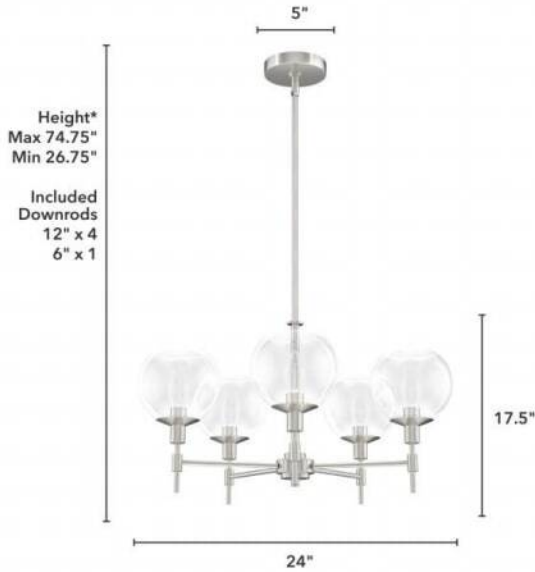

# 19742 Xidane 5 Light Chandelier

Finish: Brushed Nickel with Clear Glass

\*Height is ceiling to bottom of fixture

## Lamping

Bulbs Included	Number of Bulbs	Base Type	Maximum Wattage	Pictured Bulb(s)
No	5	E12	60	B10 Candle

## Ordering Information and Description

Item Number	UPC	Hunter Brand - Long Name	Web Collection	Family Name	Housing Finish	Secondary Finish	Glass Finish	Fixture Shape
19742	049694197429	Hunter Fan Company	Xidane	Xidane 5 Light Chandelier	Brushed Nickel	None	Clear	Round

## Dimensions and Materials

Fixture Height (in)	Fixture Length (in)	Fixture Width (in)	Sconce/Vanity Backplate Height (A)	Sconce/Vanity Backplate Width (B)	Sconce/Vanity Center of J Box to Bottom (G)	Sconce/Vanity Center of J Box to Top (F)	Sconce/Vanity Projection from Wall (E)	Dim C - Standard - Ceiling to Bottom of Canopy	Dim E - Standard - Canopy Width	Overall Max Height (in)	Overall Min Height (in)	Product Weight (Lbs)	Primary Material	Secondary Material	Shade Included
17.5	24	24								74.75	26.75	7.5	Metal	Glass	Yes