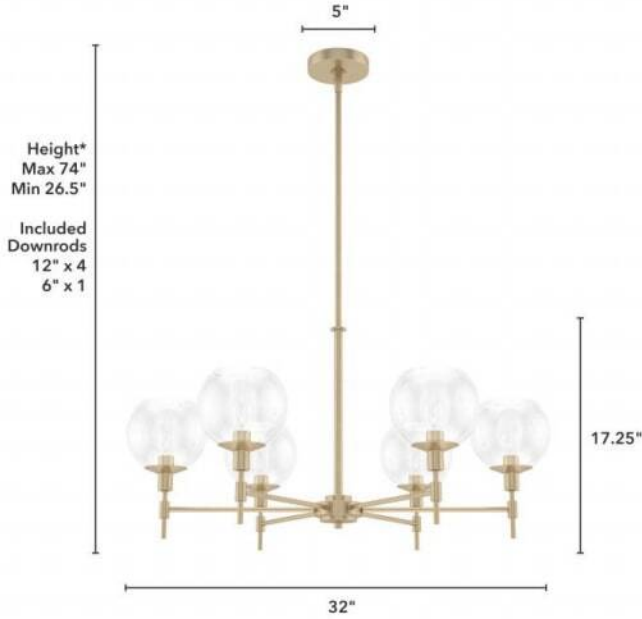

# 19743 Xidane 6 Light Chandelier

Finish: Alturas Gold with Clear Glass

\*Height is ceiling to bottom of fixture

## Lamping

Bulbs Included	Number of Bulbs	Base Type	Maximum Wattage	Pictured Bulb(s)
No	6	E12	60	B10 Candle

## Dimensions and Materials

Fixture Height (in)	Fixture Length (in)	Fixture Width (in)	Sconce/Vanity Backplate Height (A)	Sconce/Vanity Backplate Width (B)	Sconce/Vanity Center of J Box to Bottom (G)	Sconce/Vanity Center of J Box to Top (F)	Sconce/Vanity Projection from Wall (E)	Dim C - Standard - Ceiling to Bottom of Canopy	Dim E - Standard - Canopy Width	Overall Max Height (in)	Overall Min Height (in)	Product Weight (Lbs)	Primary Material	Secondary Material	Shade Included
17.5	32	32								74.75	26.75	9.1	Metal	Glass	Yes

## Shipping and Logistical

Long Bullet Feature 11	Shipping Length (in)	Shipping Width (in)	Shipping Height (in)	Shipping Weight (Lbs)	Shipping Cubic Feet (L x W x H)/1728	Country of Origin Code
WARRANTY: One-year limited warranty backed by the trusted experts at Hunter.	7.5000	31.5000	28.2500	11.8800		CN