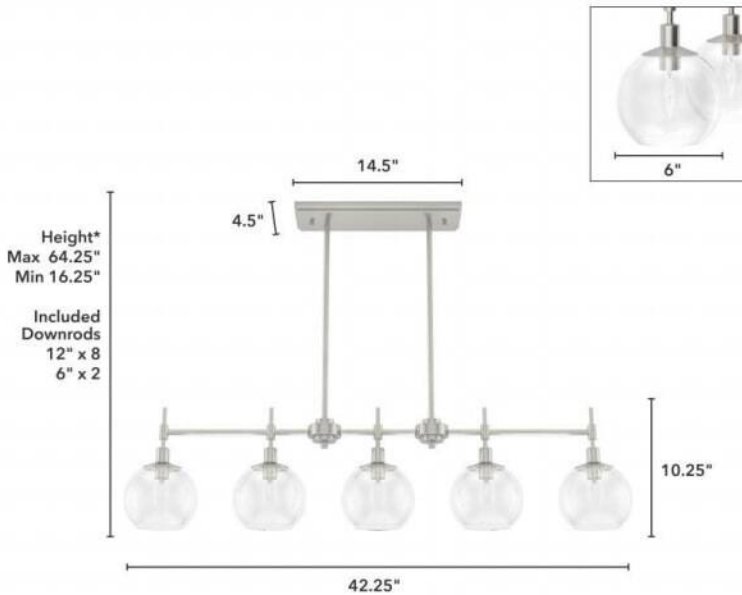

# 19748 Xidane 5 Light Linear Chandelier

Finish: Brushed Nickel with Clear Glass

\*Height is ceiling to bottom of fixture

## Lamping

Bulbs Included	Number of Bulbs	Base Type	Maximum Wattage	Pictured Bulb(s)
No	5	E12	60	B10 Candle

## Dimensions and Materials

Fixture Height (in)	Fixture Length (in)	Fixture Width (in)	Sconce/Vanity Backplate Height (A)	Sconce/Vanity Backplate Width (B)	Sconce/Vanity Center of J Box to Bottom (G)	Sconce/Vanity Center of J Box to Top (F)	Sconce/Vanity Projection from Wall (E)	Dim C - Standard - Ceiling to Bottom of Canopy	Dim E - Standard - Canopy Width	Overall Max Height (in)	Overall Min Height (in)	Product Weight (Lbs)	Primary Material	Secondary Material	Shade Included
10.25	6	42.25								64.25	16.25	9.1	Metal	Glass	Yes

## Shipping and Logistical

Long Bullet Feature 11	Shipping Length (in)	Shipping Width (in)	Shipping Height (in)	Shipping Weight (Lbs)	Shipping Cubic Feet (L x W x H)/1728	Country of Origin Code
WARRANTY: One-year limited warranty backed by the trusted experts at Hunter.	8.7500	43.0000	10.7500	10.7800		CN