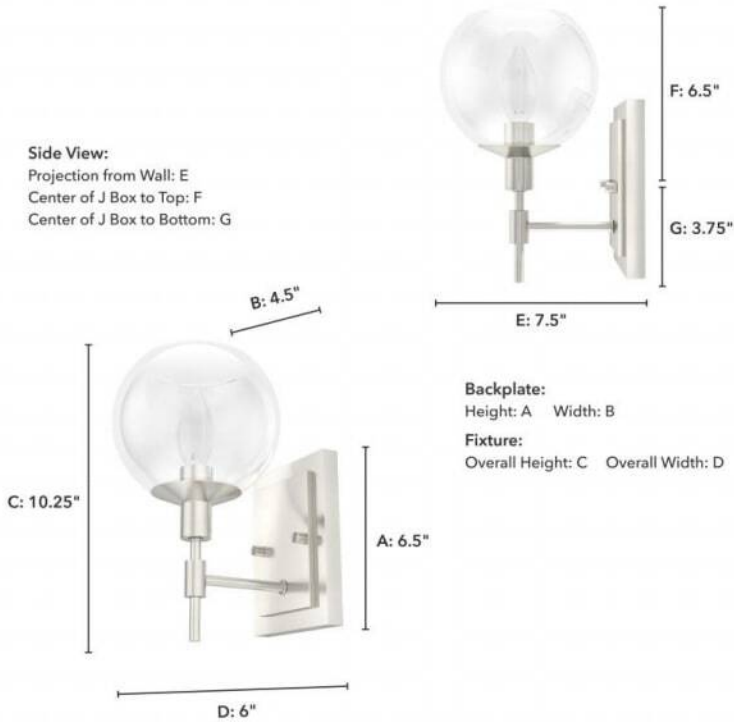

19760 Xidane 1 Light Wall Sconce

Finish: Brushed Nickel with Clear Glass

Side View:
 Projection from Wall: E
 Center of J Box to Top: F
 Center of J Box to Bottom: G

Backplate:
 Height: A Width: B
 Fixture:
 Overall Height: C Overall Width: D

Lamping

Bulbs Included	Number of Bulbs	Base Type	Maximum Wattage	Pictured Bulb(s)
No	1	E12	60	B10 Candle

Ordering Information and Description

Item Number	UPC	Hunter Brand - Long Name	Web Collection	Family Name	Housing Finish	Secondary Finish	Glass Finish	Fixture Shape
19760	049694197603	Hunter Fan Company	Xidane	Xidane 1 Light Wall Sconce	Brushed Nickel	None	Clear	Rectangle

Dimensions and Materials

Fixture Height (in)	Fixture Length (in)	Fixture Width (in)	Sconce/Vanity Backplate Height (A)	Sconce/Vanity Backplate Width (B)	Sconce/Vanity Center of J Box to Bottom (G)	Sconce/Vanity Center of J Box to Top (F)	Sconce/Vanity Projection from Wall (E)	Dim C - Standard - Ceiling to Bottom of Canopy	Dim E - Standard - Canopy Width	Overall Max Height (in)	Overall Min Height (in)	Product Weight (Lbs)	Primary Material	Secondary Material	Shade Included
10.25	7.75	6	6.5	4.5	3.75	6.5	7.5					1.6	Metal	Glass	Yes

Installation

Canopy Type Description	Adjustable Height	Sloped Ceiling Compatible	Downrod Feature - Lighting	Chain Length	Wire Length (in)	Volts/Hz	Listing Agency	Location Usage Code	Short Feature 2
Wall Mount_Sconce	No	No			8	120v/60Hz	ETL	D	Rated for indoor spaces exposed to humidity