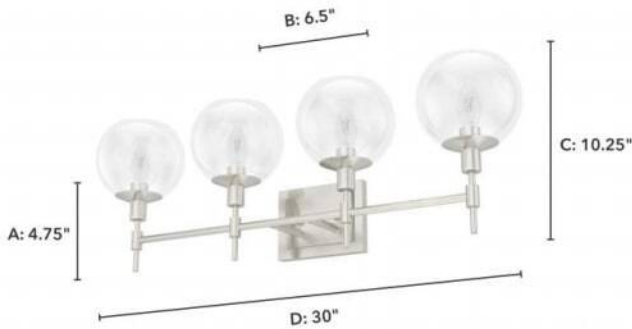

19766 Xidane 4 Light Vanity

Finish: Brushed Nickel with Clear Glass

Side View:
 Projection from Wall: E
 Center of J Box to Top: F
 Center of J Box to Bottom: G

Backplate:
 Height: A Width: B

Fixture:
 Overall Height: C Overall Width: D

Lamping

Bulbs Included	Number of Bulbs	Base Type	Maximum Wattage	Pictured Bulb(s)
No	4	E12	60	B10 Candle

Ordering Information and Description

Item Number	UPC	Hunter Brand - Long Name	Web Collection	Family Name	Housing Finish	Secondary Finish	Glass Finish	Fixture Shape
19766	049694197665	Hunter Fan Company	Xidane	Xidane 4 Light Vanity	Brushed Nickel	None	Clear	Rectangle

Dimensions and Materials

Fixture Height (in)	Fixture Length (in)	Fixture Width (in)	Sconce/Vanity Backplate Height (A)	Sconce/Vanity Backplate Width (B)	Sconce/Vanity Center of J Box to Bottom (G)	Sconce/Vanity Center of J Box to Top (F)	Sconce/Vanity Projection from Wall (E)	Dim C - Standard - Ceiling to Bottom of Canopy	Dim E - Standard - Canopy Width	Overall Max Height (in)	Overall Min Height (in)	Product Weight (Lbs)	Primary Material	Secondary Material	Shade Included
10.25	7.75	30	4.75	6.5	3	7.25	7.5					5	Metal	Glass	Yes

Installation

Canopy Type Description	Adjustable Height	Sloped Ceiling Compatible	Downrod Feature - Lighting	Chain Length	Wire Length (in)	Volts/Hz	Listing Agency	Location Usage Code	Short Feature 2
Wall Mount_Vanity	No	No			8	120v/60Hz	ETL	D	Rated for indoor spaces exposed to humidity