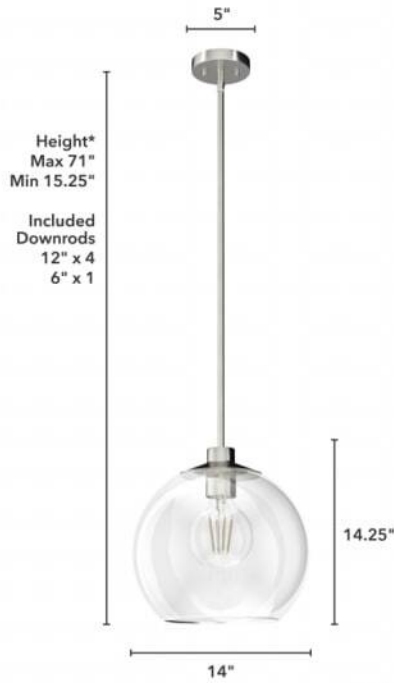

19768 Xidane Large Pendant

Finish: Brushed Nickel with Clear Glass

*Height is ceiling to bottom of fixture

Lamping

Bulbs Included	Number of Bulbs	Base Type	Maximum Wattage	Pictured Bulb(s)
No	1	E12	60	G25 Globe

Ordering Information and Description

Item Number	UPC	Hunter Brand - Long Name	Web Collection	Family Name	Housing Finish	Secondary Finish	Glass Finish	Fixture Shape
19768	049694197689	Hunter Fan Company	Xidane	Xidane Large Pendant	Brushed Nickel	None	Clear	Globe

Dimensions and Materials

Fixture Height (in)	Fixture Length (in)	Fixture Width (in)	Sconce/Vanity Backplate Height (A)	Sconce/Vanity Backplate Width (B)	Sconce/Vanity Center of J Box to Bottom (G)	Sconce/Vanity Center of J Box to Top (F)	Sconce/Vanity Projection from Wall (E)	Dim C - Standard - Ceiling to Bottom of Canopy	Dim E - Standard - Canopy Width	Overall Max Height (in)	Overall Min Height (in)	Product Weight (Lbs)	Primary Material	Secondary Material	Shade Included
14.25		14								71	15.25	7.5	Metal	Glass	Yes

Shipping and Logistical

Long Bullet Feature 11	Shipping Length (in)	Shipping Width (in)	Shipping Height (in)	Shipping Weight (Lbs)	Shipping Cubic Feet (L x W x H)/1728	Country of Origin Code
WARRANTY: One-year limited warranty backed by the trusted experts at Hunter.	17.0000	18.5000	16.7500	9.6800		CN