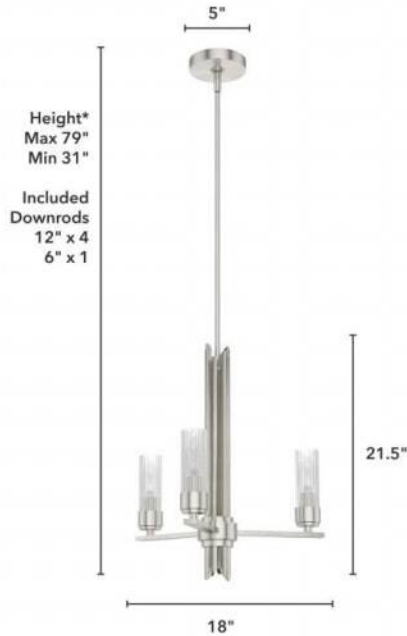

19782 Gatz 3 Light Chandelier

Finish: Brushed Nickel with Ribbed Glass

*Height is ceiling to bottom of fixture

Lamping

Bulbs Included	Number of Bulbs	Base Type	Maximum Wattage	Pictured Bulb(s)
No	3	E12	60	B10 Candle

Ordering Information and Description

Item Number	UPC	Hunter Brand - Long Name	Web Collection	Family Name	Housing Finish	Secondary Finish	Glass Finish	Fixture Shape
19782	049694197825	Hunter Fan Company	Gatz	Gatz 3 Light Chandelier	Brushed Nickel	None	Ribbed	Round

Dimensions and Materials

Fixture Height (in)	Fixture Length (in)	Fixture Width (in)	Sconce/Vanity Backplate Height (A)	Sconce/Vanity Backplate Width (B)	Sconce/Vanity Center of J Box to Bottom (G)	Sconce/Vanity Center of J Box to Top (F)	Sconce/Vanity Projection from Wall (E)	Dim C - Standard - Ceiling to Bottom of Canopy	Dim E - Standard - Canopy Width	Overall Max Height (in)	Overall Min Height (in)	Product Weight (Lbs)	Primary Material	Secondary Material	Shade Included
21.5	18	18								78.75	30.75	6.82	Metal	Glass	Yes

Shipping and Logistical

Long Bullet Feature 11	Shipping Length (in)	Shipping Width (in)	Shipping Height (in)	Shipping Weight (Lbs)	Shipping Cubic Feet (L x W x H)/1728	Country of Origin Code
WARRANTY: One-year limited warranty backed by the trusted experts at Hunter.	6.0000	16.5000	18.7500	8.1400		CN