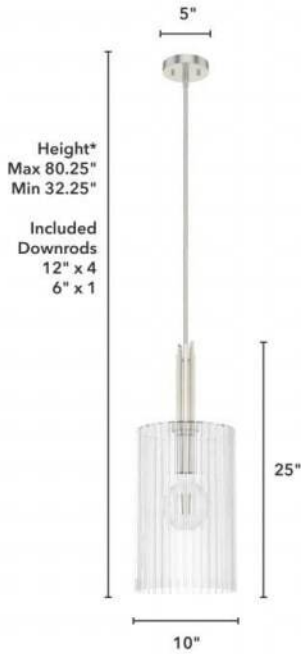

19790 Gatz Pendant BN

Finish: Brushed Nickel with Ribbed Glass

*Height is ceiling to bottom of fixture

Lamping

Bulbs Included	Number of Bulbs	Base Type	Maximum Wattage	Pictured Bulb(s)
No	1	E26	60	A19 Standard

Ordering Information and Description

Item Number	UPC	Hunter Brand - Long Name	Web Collection	Family Name	Housing Finish	Secondary Finish	Glass Finish	Fixture Shape
19790	049694197900	Hunter Fan Company	Gatz	Gatz Pendant	Brushed Nickel	None	Ribbed	Cylinder

Dimensions and Materials

Fixture Height (in)	Fixture Length (in)	Fixture Width (in)	Sconce/Vanity Backplate Height (A)	Sconce/Vanity Backplate Width (B)	Sconce/Vanity Center of J Box to Bottom (G)	Sconce/Vanity Center of J Box to Top (F)	Sconce/Vanity Projection from Wall (E)	Dim C - Standard - Ceiling to Bottom of Canopy	Dim E - Standard - Canopy Width	Overall Max Height (in)	Overall Min Height (in)	Product Weight (Lbs)	Primary Material	Secondary Material	Shade Included
10	10	25								80	32.25	10.78	Metal	Glass	Yes

Shipping and Logistical

Long Bullet Feature 11	Shipping Length (in)	Shipping Width (in)	Shipping Height (in)	Shipping Weight (Lbs)	Shipping Cubic Feet (L x W x H)/1728	Country of Origin Code
WARRANTY: One-year limited warranty backed by the trusted experts at Hunter.	13.0000	19.7500	15.0000	12.9800		CN