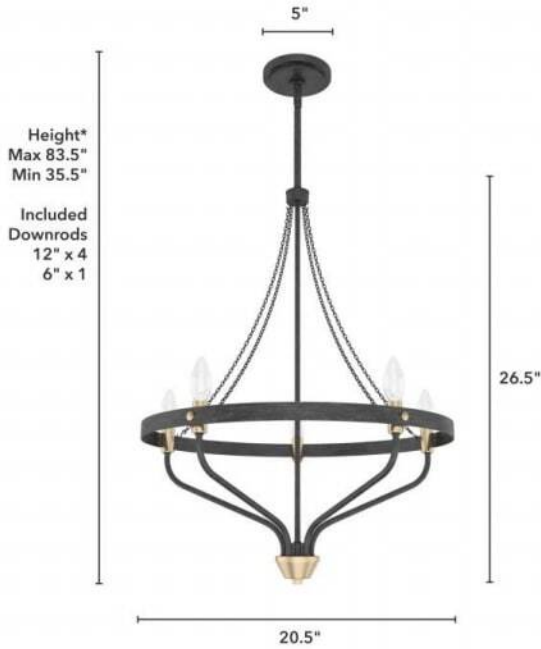

19793 Merlin 5 Light Chandelier

Finish: Rustic Iron and Alturas Gold

*Height is ceiling to bottom of fixture

Lamping

Bulbs Included	Number of Bulbs	Base Type	Maximum Wattage	Pictured Bulb(s)
No	5	E26		B10 Candle

Ordering Information and Description

Item Number	UPC	Hunter Brand - Long Name	Web Collection	Family Name	Housing Finish	Secondary Finish	Glass Finish	Fixture Shape
19793	049694197931	Hunter Fan Company	Merlin	Merlin 5 Light Chandelier	Rustic Iron	Alturas Gold	None	Wagon Wheel

Dimensions and Materials

Fixture Height (in)	Fixture Length (in)	Fixture Width (in)	Sconce/Vanity Backplate Height (A)	Sconce/Vanity Backplate Width (B)	Sconce/Vanity Center of J Box to Bottom (G)	Sconce/Vanity Center of J Box to Top (F)	Sconce/Vanity Projection from Wall (E)	Dim C - Standard - Ceiling to Bottom of Canopy	Dim E - Standard - Canopy Width	Overall Max Height (in)	Overall Min Height (in)	Product Weight (Lbs)	Primary Material	Secondary Material	Shade Included
26.25	20.25	20.25								83.5	35.5	5.95	Metal	None	No

Installation

Canopy Type Description	Adjustable Height	Sloped Ceiling Compatible	Downrod Feature - Lighting	Chain Length	Wire Length (in)	Volts/Hz	Listing Agency	Location Usage Code	Short Feature 2
Downrod Light	Yes	Yes			120	120v/60Hz	ETL	I	Rated for indoor use only