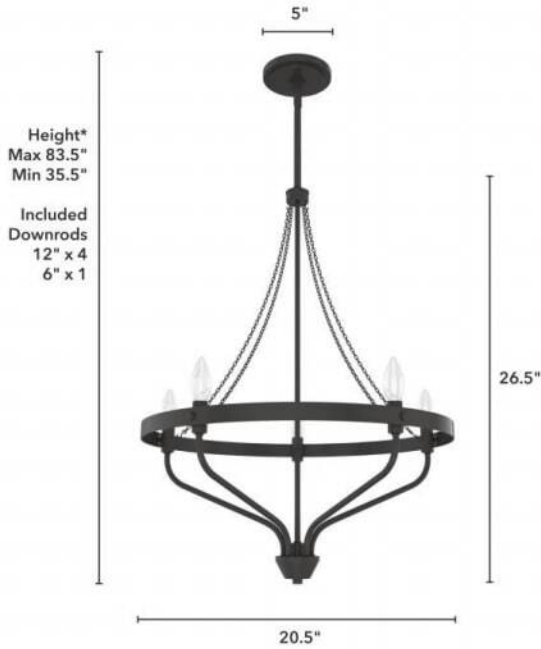

19794 Merlin 5 Light Chandelier

Finish: Noble Bronze

*Height is ceiling to bottom of fixture

Lamping

Bulbs Included	Number of Bulbs	Base Type	Maximum Wattage	Pictured Bulb(s)
No	5	E26		B10 Candle

Ordering Information and Description

Item Number	UPC	Hunter Brand - Long Name	Web Collection	Family Name	Housing Finish	Secondary Finish	Glass Finish	Fixture Shape
19794	049694197948	Hunter Fan Company	Merlin	Merlin 5 Light Chandelier	Noble Bronze	None	None	Wagon Wheel

Dimensions and Materials

Fixture Height (in)	Fixture Length (in)	Fixture Width (in)	Sconce/Vanity Backplate Height (A)	Sconce/Vanity Backplate Width (B)	Sconce/Vanity Center of J Box to Bottom (G)	Sconce/Vanity Center of J Box to Top (F)	Sconce/Vanity Projection from Wall (E)	Dim C - Standard - Ceiling to Bottom of Canopy	Dim E - Standard - Canopy Width	Overall Max Height (in)	Overall Min Height (in)	Product Weight (Lbs)	Primary Material	Secondary Material	Shade Included
26.25	20.25	20.25								83.5	35.5	5.95	Metal	None	No

Installation

Canopy Type Description	Adjustable Height	Sloped Ceiling Compatible	Downrod Feature - Lighting	Chain Length	Wire Length (in)	Volts/Hz	Listing Agency	Location Usage Code	Short Feature 2
Downrod Light	Yes	Yes			120	120v/60Hz	ETL	I	Rated for indoor use only