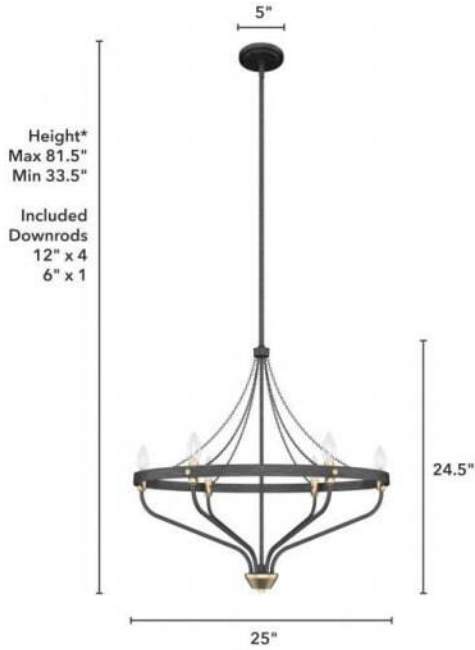

19795 Merlin 6 Light Chandelier

Finish: Rustic Iron and Alturas Gold

*Height is ceiling to bottom of fixture

Lamping

Bulbs Included	Number of Bulbs	Base Type	Maximum Wattage	Pictured Bulb(s)
No	6	E27		B10 Candle

Ordering Information and Description

Item Number	UPC	Hunter Brand - Long Name	Web Collection	Family Name	Housing Finish	Secondary Finish	Glass Finish	Fixture Shape
19795	049694197955	Hunter Fan Company	Merlin	Merlin 6 Light Chandelier	Rustic Iron	Alturas Gold	None	Wagon Wheel

Dimensions and Materials

Fixture Height (in)	Fixture Length (in)	Fixture Width (in)	Sconce/Vanity Backplate Height (A)	Sconce/Vanity Backplate Width (B)	Sconce/Vanity Center of J Box to Bottom (G)	Sconce/Vanity Center of J Box to Top (F)	Sconce/Vanity Projection from Wall (E)	Dim C - Standard - Ceiling to Bottom of Canopy	Dim E - Standard - Canopy Width	Overall Max Height (in)	Overall Min Height (in)	Product Weight (Lbs)	Primary Material	Secondary Material	Shade Included
24.25	24.75	24.75								81.5	33.5	7	Metal	None	No

Shipping and Logistical

Long Bullet Feature 11	Shipping Length (in)	Shipping Width (in)	Shipping Height (in)	Shipping Weight (Lbs)	Shipping Cubic Feet (L x W x H)/1728	Country of Origin Code
	27.2000	27.2000	13.4500	13.0000		CN