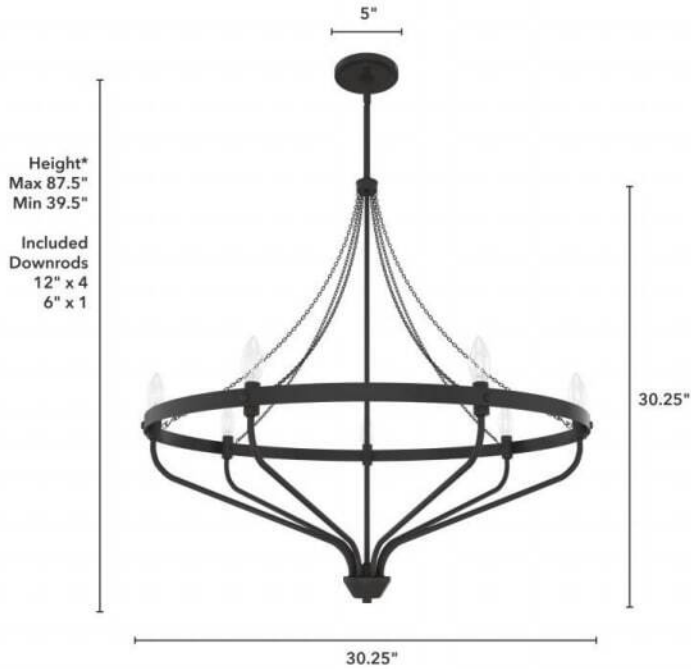

19798 Merlin 7 Light Chandelier

Finish: Noble Bronze

*Height is ceiling to bottom of fixture

Lamping

Bulbs Included	Number of Bulbs	Base Type	Maximum Wattage	Pictured Bulb(s)
No	7	E27		B10 Candle

Ordering Information and Description

Item Number	UPC	Hunter Brand - Long Name	Web Collection	Family Name	Housing Finish	Secondary Finish	Glass Finish	Fixture Shape
19798	049694197986	Hunter Fan Company	Merlin	Merlin 7 Light Chandelier	Noble Bronze	None	None	Wagon Wheel

Dimensions and Materials

Fixture Height (in)	Fixture Length (in)	Fixture Width (in)	Sconce/Vanity Backplate Height (A)	Sconce/Vanity Backplate Width (B)	Sconce/Vanity Center of J Box to Bottom (G)	Sconce/Vanity Center of J Box to Top (F)	Sconce/Vanity Projection from Wall (E)	Dim C - Standard - Ceiling to Bottom of Canopy	Dim E - Standard - Canopy Width	Overall Max Height (in)	Overall Min Height (in)	Product Weight (Lbs)	Primary Material	Secondary Material	Shade Included
30.25	30.25	30.25								87.5	39.5	8.4	Metal	None	No

Shipping and Logistical

Long Bullet Feature 11	Shipping Length (in)	Shipping Width (in)	Shipping Height (in)	Shipping Weight (Lbs)	Shipping Cubic Feet (L x W x H)/1728	Country of Origin Code
WARRANTY: One-year limited warranty backed by the trusted experts at Hunter.	32.7000	32.7000	14.6500	16.8000		CN