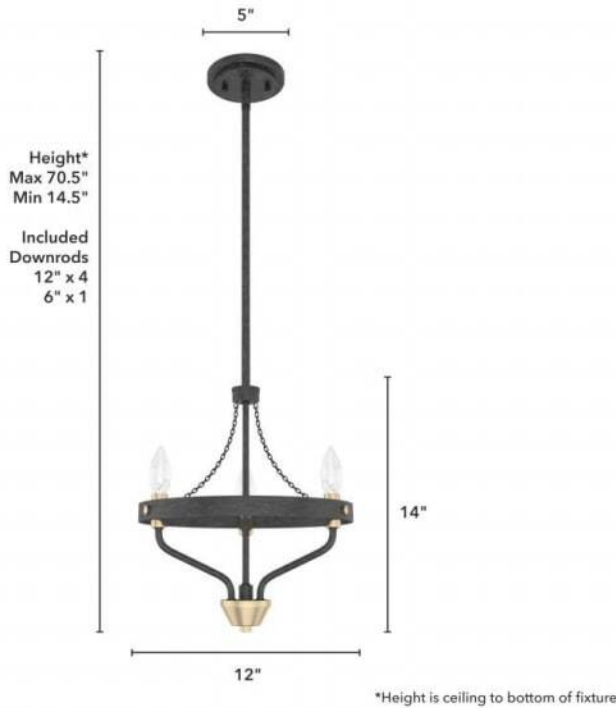

# 19803 Merlin 3 Light Mini Chandelier

Finish: Rustic Iron and Alturas Gold

## Lamping

| Bulbs Included | Number of Bulbs | Base Type | Maximum Wattage | Pictured Bulb(s) |
|----------------|-----------------|-----------|-----------------|------------------|
| No             | 3               | E27       |                 | B10 Candle       |

## Dimensions and Materials

| Fixture Height (in) | Fixture Length (in) | Fixture Width (in) | Sconce/Vanity Backplate Height (A) | Sconce/Vanity Backplate Width (B) | Sconce/Vanity Center of J Box to Bottom (G) | Sconce/Vanity Center of J Box to Top (F) | Sconce/Vanity Projection from Wall (E) | Dim C - Standard - Ceiling to Bottom of Canopy | Dim E - Standard - Canopy Width | Overall Max Height (in) | Overall Min Height (in) | Product Weight (Lbs) | Primary Material | Secondary Material | Shade Included |
|---------------------|---------------------|--------------------|------------------------------------|-----------------------------------|---|--|--|--|---------------------------------|-------------------------|-------------------------|----------------------|------------------|--------------------|----------------|
| 14.5                | 12.5                | 12.5               |                                    |                                   |   |  |  |  |                                 | 70.5                    | 14.5                    | 4.41                 | Metal            | None               | No             |