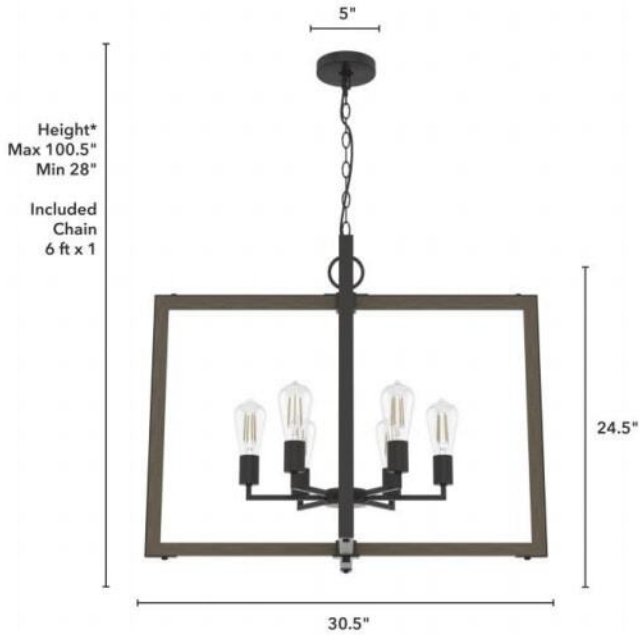

19810 Woodburn 6 Light 30 Inch Pendant

Finish: Noble Bronze

*Height is ceiling to bottom of fixture

Lamping

Bulbs Included	Number of Bulbs	Base Type	Maximum Wattage	Pictured Bulb(s)
No	6	E26	60	ST64 Edison

Ordering Information and Description

Item Number	UPC	Hunter Brand - Long Name	Web Collection	Family Name	Housing Finish	Secondary Finish	Glass Finish	Fixture Shape
19810	049694198105	Hunter Fan Company	Woodburn	Woodburn 6 Light 30 Inch Pendant	Noble Bronze	None	None	Square

Dimensions and Materials

Fixture Height (in)	Fixture Length (in)	Fixture Width (in)	Sconce/Vanity Backplate Height (A)	Sconce/Vanity Backplate Width (B)	Sconce/Vanity Center of J Box to Bottom (G)	Sconce/Vanity Center of J Box to Top (F)	Sconce/Vanity Projection from Wall (E)	Dim C - Standard - Ceiling to Bottom of Canopy	Dim E - Standard - Canopy Width	Overall Max Height (in)	Overall Min Height (in)	Product Weight (Lbs)	Primary Material	Secondary Material	Shade Included
24.5	30.5	30.5								100.5	24.5	17.16	Metal	None	No

Installation

Canopy Type Description	Adjustable Height	Sloped Ceiling Compatible	Downrod Feature - Lighting	Chain Length	Wire Length (in)	Volts/Hz	Listing Agency	Location Usage Code	Short Feature 2
Chain Light	Yes	Yes		72	120	120v/60Hz	ETL	I	Rated for indoor use only