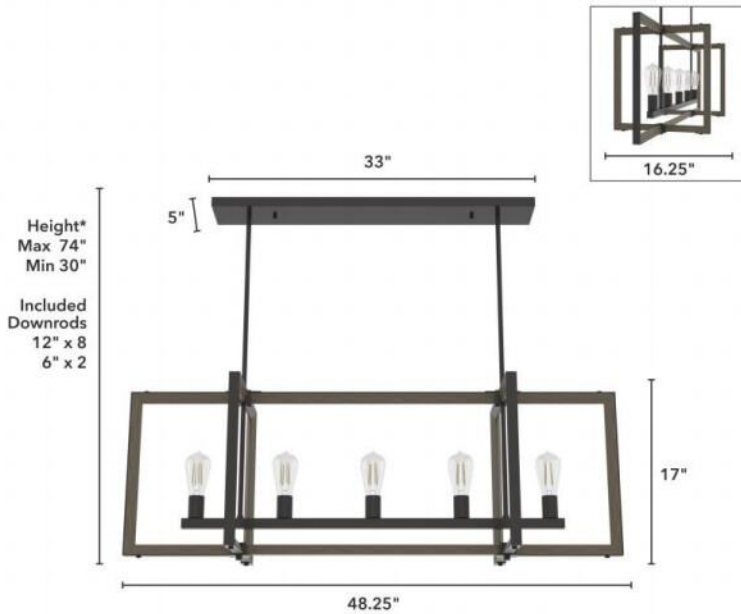

# 19812 Woodburn 5 Light Linear Chandelier

Finish: Noble Bronze

\*Height is ceiling to bottom of fixture

## Lamping

Bulbs Included	Number of Bulbs	Base Type	Maximum Wattage	Pictured Bulb(s)
No	5	E26	60	ST64 Edison

## Dimensions and Materials

Fixture Height (in)	Fixture Length (in)	Fixture Width (in)	Sconce/Vanity Backplate Height (A)	Sconce/Vanity Backplate Width (B)	Sconce/Vanity Center of J Box to Bottom (G)	Sconce/Vanity Center of J Box to Top (F)	Sconce/Vanity Projection from Wall (E)	Dim C - Standard - Ceiling to Bottom of Canopy	Dim E - Standard - Canopy Width	Overall Max Height (in)	Overall Min Height (in)	Product Weight (Lbs)	Primary Material	Secondary Material	Shade Included
17	16.25	48.25								74	30	24.64	Metal	None	No

## Shipping and Logistical

Long Bullet Feature 11	Shipping Length (in)	Shipping Width (in)	Shipping Height (in)	Shipping Weight (Lbs)	Shipping Cubic Feet (L x W x H)/1728	Country of Origin Code
WARRANTY: One-year limited warranty backed by the trusted experts at Hunter.	8.1300	40.7500	18.8800	28.3800		CN