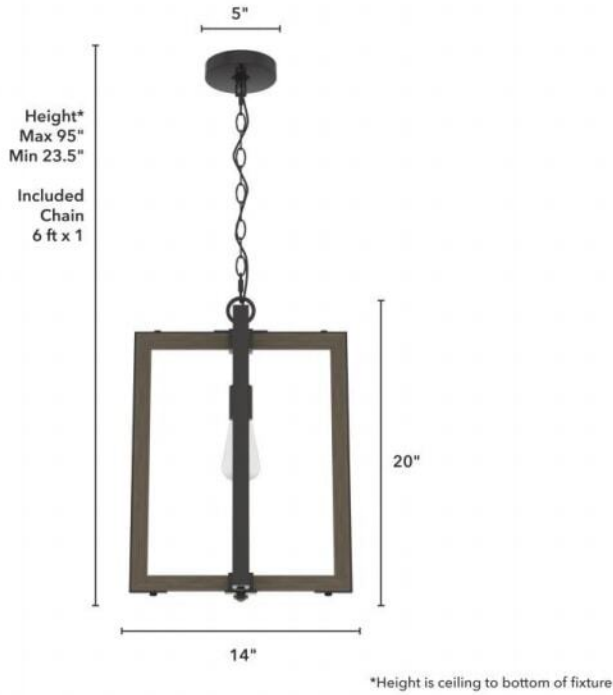

19814 Woodburn 1 Light Pendant

Finish: Noble Bronze

Lamping

Bulbs Included	Number of Bulbs	Base Type	Maximum Wattage	Pictured Bulb(s)
No	1	E26	60	ST64 Edison

Ordering Information and Description

Item Number	UPC	Hunter Brand - Long Name	Web Collection	Family Name	Housing Finish	Secondary Finish	Glass Finish	Fixture Shape
19814	049694198143	Hunter Fan Company	Woodburn	Woodburn 1 Light Pendant	Noble Bronze	None	None	Square

Dimensions and Materials

Fixture Height (in)	Fixture Length (in)	Fixture Width (in)	Sconce/Vanity Backplate Height (A)	Sconce/Vanity Backplate Width (B)	Sconce/Vanity Center of J Box to Bottom (G)	Sconce/Vanity Center of J Box to Top (F)	Sconce/Vanity Projection from Wall (E)	Dim C - Standard - Ceiling to Bottom of Canopy	Dim E - Standard - Canopy Width	Overall Max Height (in)	Overall Min Height (in)	Product Weight (Lbs)	Primary Material	Secondary Material	Shade Included
20	14	14								95	20	9.306	Metal	None	No

Installation

Canopy Type Description	Adjustable Height	Sloped Ceiling Compatible	Downrod Feature - Lighting	Chain Length	Wire Length (in)	Volts/Hz	Listing Agency	Location Usage Code	Short Feature 2
Chain Light	Yes	Yes		72	120	120v/60Hz	ETL	I	Rated for indoor use only

Shipping and Logistical

Long Bullet Feature 11	Shipping Length (in)	Shipping Width (in)	Shipping Height (in)	Shipping Weight (Lbs)	Shipping Cubic Feet (L x W x H)/1728	Country of Origin Code
	6.7500	20.6300	9.5000	11.0000		CN