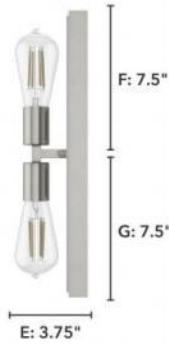

# 19815 Woodburn 2 Light Wall Sconce

Finish: Brushed Nickel

Side View:  
 Projection from Wall: E  
 Center of J Box to Top: F  
 Center of J Box to Bottom: G

Backplate:  
 Height: A Width: B  
 Fixture:  
 Overall Height: C Overall Width: D

## Lamping

Bulbs Included	Number of Bulbs	Base Type	Maximum Wattage	Pictured Bulb(s)
No	2	E26	60	ST64 Edison

## Ordering Information and Description

Item Number	UPC	Hunter Brand - Long Name	Web Collection	Family Name	Housing Finish	Secondary Finish	Glass Finish	Fixture Shape
19815	049694198150	Hunter Fan Company	Woodburn	Woodburn 2 Light Wall Sconce	Brushed Nickel	None	None	Square

## Dimensions and Materials

Fixture Height (in)	Fixture Length (in)	Fixture Width (in)	Sconce/Vanity Backplate Height (A)	Sconce/Vanity Backplate Width (B)	Sconce/Vanity Center of J Box to Bottom (G)	Sconce/Vanity Center of J Box to Top (F)	Sconce/Vanity Projection from Wall (E)	Dim C - Standard - Ceiling to Bottom of Canopy	Dim E - Standard - Canopy Width	Overall Max Height (in)	Overall Min Height (in)	Product Weight (Lbs)	Primary Material	Secondary Material	Shade Included
15	3.5	9	14.75	9	7.5	7.5	3.75					4.004	Metal	None	No