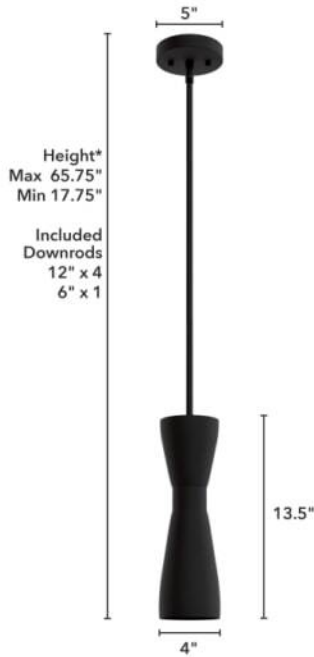

# 19827 Zola 1 Light Mini Pendant

Finish: Flat Matte Black

\*Height is ceiling to bottom of fixture

## Lamping

Bulbs Included	Number of Bulbs	Base Type	Maximum Wattage	Pictured Bulb(s)
No	1	E26	60	NA

## Ordering Information and Description

Item Number	UPC	Hunter Brand - Long Name	Web Collection	Family Name	Housing Finish	Secondary Finish	Glass Finish	Fixture Shape
19827	049694198273	Hunter Fan Company	Zola	Zola 1 Light Mini Pendant	Flat Matte Black	None	None	Pharmacy

## Dimensions and Materials

Fixture Height (in)	Fixture Length (in)	Fixture Width (in)	Sconce/Vanity Backplate Height (A)	Sconce/Vanity Backplate Width (B)	Sconce/Vanity Center of J Box to Bottom (G)	Sconce/Vanity Center of J Box to Top (F)	Sconce/Vanity Projection from Wall (E)	Dim C - Standard - Ceiling to Bottom of Canopy	Dim E - Standard - Canopy Width	Overall Max Height (in)	Overall Min Height (in)	Product Weight (Lbs)	Primary Material	Secondary Material	Shade Included
13.5	4	4						1	5	65.75	17.75	3	Metal	Metal	Yes