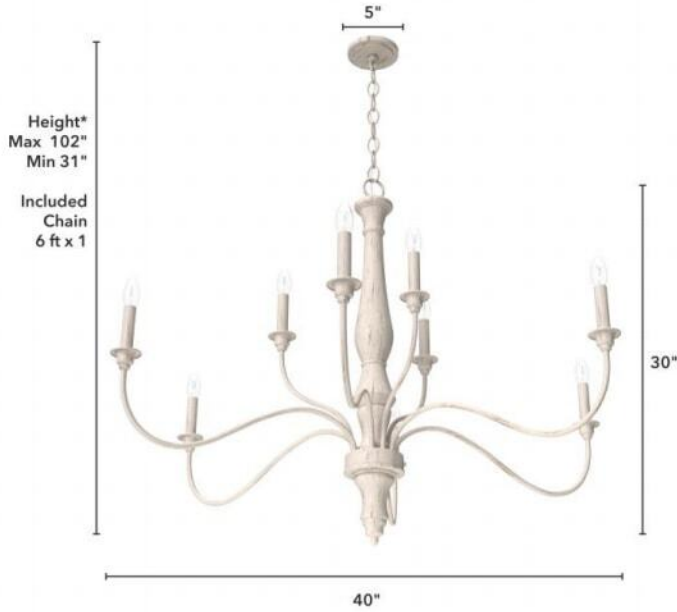

19856 Teren 9 Light 2 Tier Chandelier Frn Oak

Finish: Distressed White

*Height is ceiling to bottom of fixture
**Dimensions do not include bulbs

Lamping

Bulbs Included	Number of Bulbs	Base Type	Maximum Wattage	Pictured Bulb(s)
No	9	E12	60	B10 Candle

Ordering Information and Description

Item Number	UPC	Hunter Brand - Long Name	Web Collection	Family Name	Housing Finish	Secondary Finish	Glass Finish	Fixture Shape
19856	049694198563	Hunter Fan Company	Teren	Teren 9 Light 2-Tier Chandelier	Distressed White	None	None	Candle

Dimensions and Materials

Fixture Height (in)	Fixture Length (in)	Fixture Width (in)	Sconce/Vanity Backplate Height (A)	Sconce/Vanity Backplate Width (B)	Sconce/Vanity Center of J Box to Bottom (G)	Sconce/Vanity Center of J Box to Top (F)	Sconce/Vanity Projection from Wall (E)	Dim C - Standard - Ceiling to Bottom of Canopy	Dim E - Standard - Canopy Width	Overall Max Height (in)	Overall Min Height (in)	Product Weight (Lbs)	Primary Material	Secondary Material	Shade Included
30		40								102	31	12.5	Metal	None	No

Installation

Canopy Type Description	Adjustable Height	Sloped Ceiling Compatible	Downrod Feature - Lighting	Chain Length	Wire Length (in)	Volts/Hz	Listing Agency	Location Usage Code	Short Feature 2
Chain Light	Yes	Yes		72	120	120v/60Hz	ETL Listed	I	Rated for indoor use only