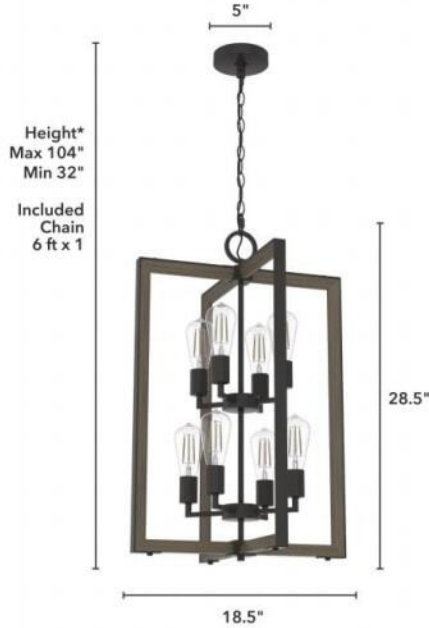

19858 Woodburn 8 Light 24 Inch Foyer Pendant

Finish: Noble Bronze

*Height is ceiling to bottom of fixture

Lamping

Bulbs Included	Number of Bulbs	Base Type	Maximum Wattage	Pictured Bulb(s)
No	8	E26	60	ST64 Edison

Ordering Information and Description

Item Number	UPC	Hunter Brand - Long Name	Web Collection	Family Name	Housing Finish	Secondary Finish	Glass Finish	Fixture Shape
19858	049694198587	Hunter Fan Company	Woodburn	Woodburn 8 Light 24 Inch Foyer Pendant	Noble Bronze	None	None	Square

Dimensions and Materials

Fixture Height (in)	Fixture Length (in)	Fixture Width (in)	Sconce/Vanity Backplate Height (A)	Sconce/Vanity Backplate Width (B)	Sconce/Vanity Center of J Box to Bottom (G)	Sconce/Vanity Center of J Box to Top (F)	Sconce/Vanity Projection from Wall (E)	Dim C - Standard - Ceiling to Bottom of Canopy	Dim E - Standard - Canopy Width	Overall Max Height (in)	Overall Min Height (in)	Product Weight (Lbs)	Primary Material	Secondary Material	Shade Included
28.5	18.5	18.5								104.5	28.5	16.302	Metal	None	No

Installation

Canopy Type Description	Adjustable Height	Sloped Ceiling Compatible	Downrod Feature - Lighting	Chain Length	Wire Length (in)	Volts/Hz	Listing Agency	Location Usage Code	Short Feature 2
Chain Light	Yes	Yes		72	120	120v/60Hz	ETL	I	Rated for indoor use only