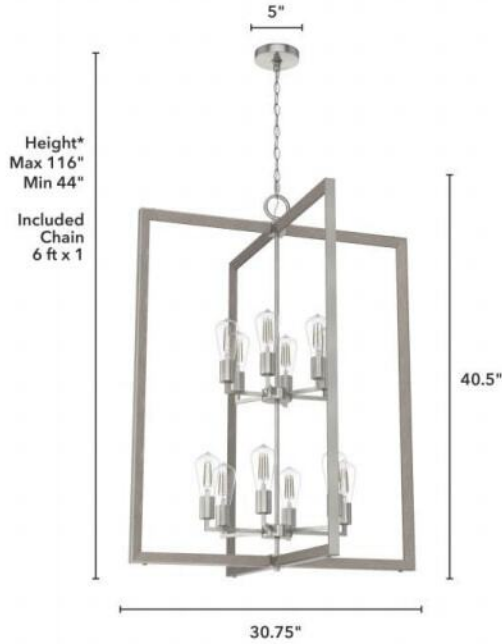

# 19859 Woodburn 12 Light 30.5 Inch Foyer Pendant

Finish: Brushed Nickel

\*Height is ceiling to bottom of fixture

## Lamping

Bulbs Included	Number of Bulbs	Base Type	Maximum Wattage	Pictured Bulb(s)
No	12	E26	60	ST64 Edison

## Ordering Information and Description

Item Number	UPC	Hunter Brand - Long Name	Web Collection	Family Name	Housing Finish	Secondary Finish	Glass Finish	Fixture Shape
19859	049694198594	Hunter Fan Company	Woodburn	Woodburn 12 Light 30.5 Inch Foyer Pendant	Brushed Nickel	None	None	Square

## Dimensions and Materials

Fixture Height (in)	Fixture Length (in)	Fixture Width (in)	Sconce/Vanity Backplate Height (A)	Sconce/Vanity Backplate Width (B)	Sconce/Vanity Center of J Box to Bottom (G)	Sconce/Vanity Center of J Box to Top (F)	Sconce/Vanity Projection from Wall (E)	Dim C - Standard - Ceiling to Bottom of Canopy	Dim E - Standard - Canopy Width	Overall Max Height (in)	Overall Min Height (in)	Product Weight (Lbs)	Primary Material	Secondary Material	Shade Included
40.5	30.5	30.75								116.5	40.5	23.32	Metal	None	No