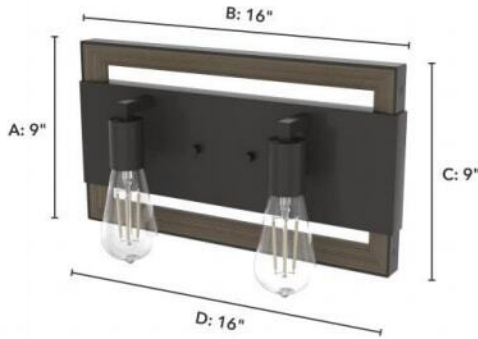

# 19862 Woodburn 2 Light Vanity

Finish: Noble Bronze

**Side View:**  
 Projection from Wall: E  
 Center of J Box to Top: F  
 Center of J Box to Bottom: G

**Backplate:**  
 Height: A Width: B  
**Fixture:**  
 Overall Height: C Overall Width: D

## Lamping

Bulbs Included	Number of Bulbs	Base Type	Maximum Wattage	Pictured Bulb(s)
No	2	E26	60	ST64 Edison

## Dimensions and Materials

Fixture Height (in)	Fixture Length (in)	Fixture Width (in)	Sconce/Vanity Backplate Height (A)	Sconce/Vanity Backplate Width (B)	Sconce/Vanity Center of J Box to Bottom (G)	Sconce/Vanity Center of J Box to Top (F)	Sconce/Vanity Projection from Wall (E)	Dim C - Standard - Ceiling to Bottom of Canopy	Dim E - Standard - Canopy Width	Overall Max Height (in)	Overall Min Height (in)	Product Weight (Lbs)	Primary Material	Secondary Material	Shade Included
9	3.75	16	9	16	4.5	4.5	3.75					4.4	Metal	None	No