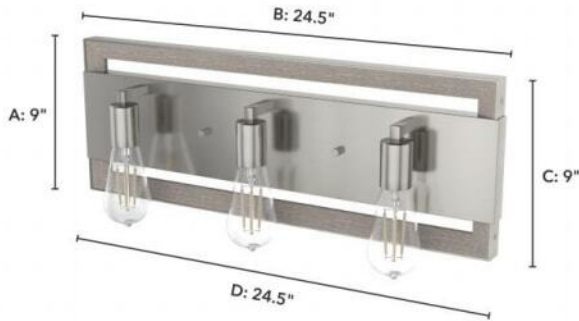

19863 Woodburn 3 Light Vanity

Finish: Brushed Nickel

Side View:
 Projection from Wall: E
 Center of J Box to Top: F
 Center of J Box to Bottom: G

Backplate:
 Height: A Width: B

Fixture:
 Overall Height: C Overall Width: D

Lamping

Bulbs Included	Number of Bulbs	Base Type	Maximum Wattage	Pictured Bulb(s)
No	3	E26	60	ST64 Edison

Ordering Information and Description

Item Number	UPC	Hunter Brand - Long Name	Web Collection	Family Name	Housing Finish	Secondary Finish	Glass Finish	Fixture Shape
19863	049694198631	Hunter Fan Company	Woodburn	Woodburn 3 Light Vanity	Brushed Nickel	None	None	Rectangle

Dimensions and Materials

Fixture Height (in)	Fixture Length (in)	Fixture Width (in)	Sconce/Vanity Backplate Height (A)	Sconce/Vanity Backplate Width (B)	Sconce/Vanity Center of J Box to Bottom (G)	Sconce/Vanity Center of J Box to Top (F)	Sconce/Vanity Projection from Wall (E)	Dim C - Standard - Ceiling to Bottom of Canopy	Dim E - Standard - Canopy Width	Overall Max Height (in)	Overall Min Height (in)	Product Weight (Lbs)	Primary Material	Secondary Material	Shade Included
9	3.75	24.5	9	24.5	4.5	4.5	3.75					7.37	Metal	None	No

Installation

Canopy Type Description	Adjustable Height	Sloped Ceiling Compatible	Downrod Feature - Lighting	Chain Length	Wire Length (in)	Volts/Hz	Listing Agency	Location Usage Code	Short Feature 2
Wall Mount_Vanity	No	No			8	120v/60Hz	ETL	D	Rated for indoor spaces exposed to humidity