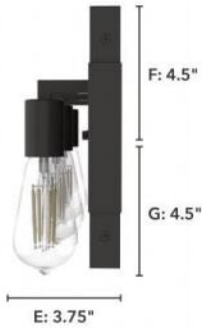

19864 Woodburn 3 Light Vanity

Finish: Noble Bronze

Side View:
 Projection from Wall: E
 Center of J Box to Top: F
 Center of J Box to Bottom: G

Backplate:
 Height: A Width: B
Fixture:
 Overall Height: C Overall Width: D

Lamping

Bulbs Included	Number of Bulbs	Base Type	Maximum Wattage	Pictured Bulb(s)
No	3	E26	60	ST64 Edison

Ordering Information and Description

Item Number	UPC	Hunter Brand - Long Name	Web Collection	Family Name	Housing Finish	Secondary Finish	Glass Finish	Fixture Shape
19864	049694198648	Hunter Fan Company	Woodburn	Woodburn 3 Light Vanity	Noble Bronze	None	None	Rectangle

Dimensions and Materials

Fixture Height (in)	Fixture Length (in)	Fixture Width (in)	Sconce/Vanity Backplate Height (A)	Sconce/Vanity Backplate Width (B)	Sconce/Vanity Center of J Box to Bottom (G)	Sconce/Vanity Center of J Box to Top (F)	Sconce/Vanity Projection from Wall (E)	Dim C - Standard - Ceiling to Bottom of Canopy	Dim E - Standard - Canopy Width	Overall Max Height (in)	Overall Min Height (in)	Product Weight (Lbs)	Primary Material	Secondary Material	Shade Included
9	3.75	24.5	9	24.5	4.5	4.5	3.75					7.37	Metal	None	No

Shipping and Logistical

Long Bullet Feature 11	Shipping Length (in)	Shipping Width (in)	Shipping Height (in)	Shipping Weight (Lbs)	Shipping Cubic Feet (L x W x H)/1728	Country of Origin Code
WARRANTY: One-year limited warranty backed by the trusted experts at Hunter.	5.0000	28.5000	11.5000	9.1300		CN