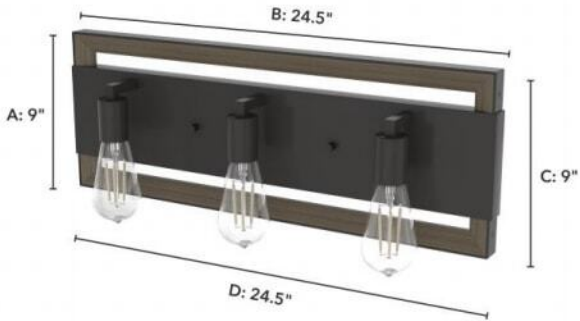

19864 Woodburn 3 Light Vanity

Finish: Noble Bronze

Side View:
 Projection from Wall: E
 Center of J Box to Top: F
 Center of J Box to Bottom: G

Backplate:
 Height: A Width: B
Fixture:
 Overall Height: C Overall Width: D

Lamping

Bulbs Included	Number of Bulbs	Base Type	Maximum Wattage	Pictured Bulb(s)
No	3	E26	60	ST64 Edison

Ordering Information and Description

Item Number	UPC	Hunter Brand - Long Name	Web Collection	Family Name	Housing Finish	Secondary Finish	Glass Finish	Fixture Shape
19864	049694198648	Hunter Fan Company	Woodburn	Woodburn 3 Light Vanity	Noble Bronze	None	None	Rectangle

Dimensions and Materials

Fixture Height (in)	Fixture Length (in)	Fixture Width (in)	Sconce/Vanity Backplate Height (A)	Sconce/Vanity Backplate Width (B)	Sconce/Vanity Center of J Box to Bottom (G)	Sconce/Vanity Center of J Box to Top (F)	Sconce/Vanity Projection from Wall (E)	Dim C - Standard - Ceiling to Bottom of Canopy	Dim E - Standard - Canopy Width	Overall Max Height (in)	Overall Min Height (in)	Product Weight (Lbs)	Primary Material	Secondary Material	Shade Included
9	3.75	24.5	9	24.5	4.5	4.5	3.75					7.37	Metal	None	No

Installation

Canopy Type Description	Adjustable Height	Sloped Ceiling Compatible	Downrod Feature - Lighting	Chain Length	Wire Length (in)	Volts/Hz	Listing Agency	Location Usage Code	Short Feature 2
Wall Mount_Vanity	No	No			8	120v/60Hz	ETL	D	Rated for indoor spaces exposed to humidity