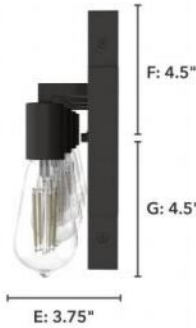

19866 Woodburn 4 Light Vanity

Finish: Noble Bronze

Side View:
 Projection from Wall: E
 Center of J Box to Top: F
 Center of J Box to Bottom: G

Backplate:
 Height: A Width: B

Fixture:
 Overall Height: C Overall Width: D

Lamping

Bulbs Included	Number of Bulbs	Base Type	Maximum Wattage	Pictured Bulb(s)
No	4	E26	60	ST64 Edison

Ordering Information and Description

Item Number	UPC	Hunter Brand - Long Name	Web Collection	Family Name	Housing Finish	Secondary Finish	Glass Finish	Fixture Shape
19866	049694198662	Hunter Fan Company	Woodburn	Woodburn 4 Light Vanity	Noble Bronze	None	None	Rectangle

Dimensions and Materials

Fixture Height (in)	Fixture Length (in)	Fixture Width (in)	Sconce/Vanity Backplate Height (A)	Sconce/Vanity Backplate Width (B)	Sconce/Vanity Center of J Box to Bottom (G)	Sconce/Vanity Center of J Box to Top (F)	Sconce/Vanity Projection from Wall (E)	Dim C - Standard - Ceiling to Bottom of Canopy	Dim E - Standard - Canopy Width	Overall Max Height (in)	Overall Min Height (in)	Product Weight (Lbs)	Primary Material	Secondary Material	Shade Included
9	32.75	32.75	9	32.75	4.5	4.5	3.75					9.9	Metal	None	No

Shipping and Logistical

Long Bullet Feature 11	Shipping Length (in)	Shipping Width (in)	Shipping Height (in)	Shipping Weight (Lbs)	Shipping Cubic Feet (L x W x H)/1728	Country of Origin Code
WARRANTY: One-year limited warranty backed by the trusted experts at Hunter.	5.0000	37.0000	11.5000	11.9900		CN